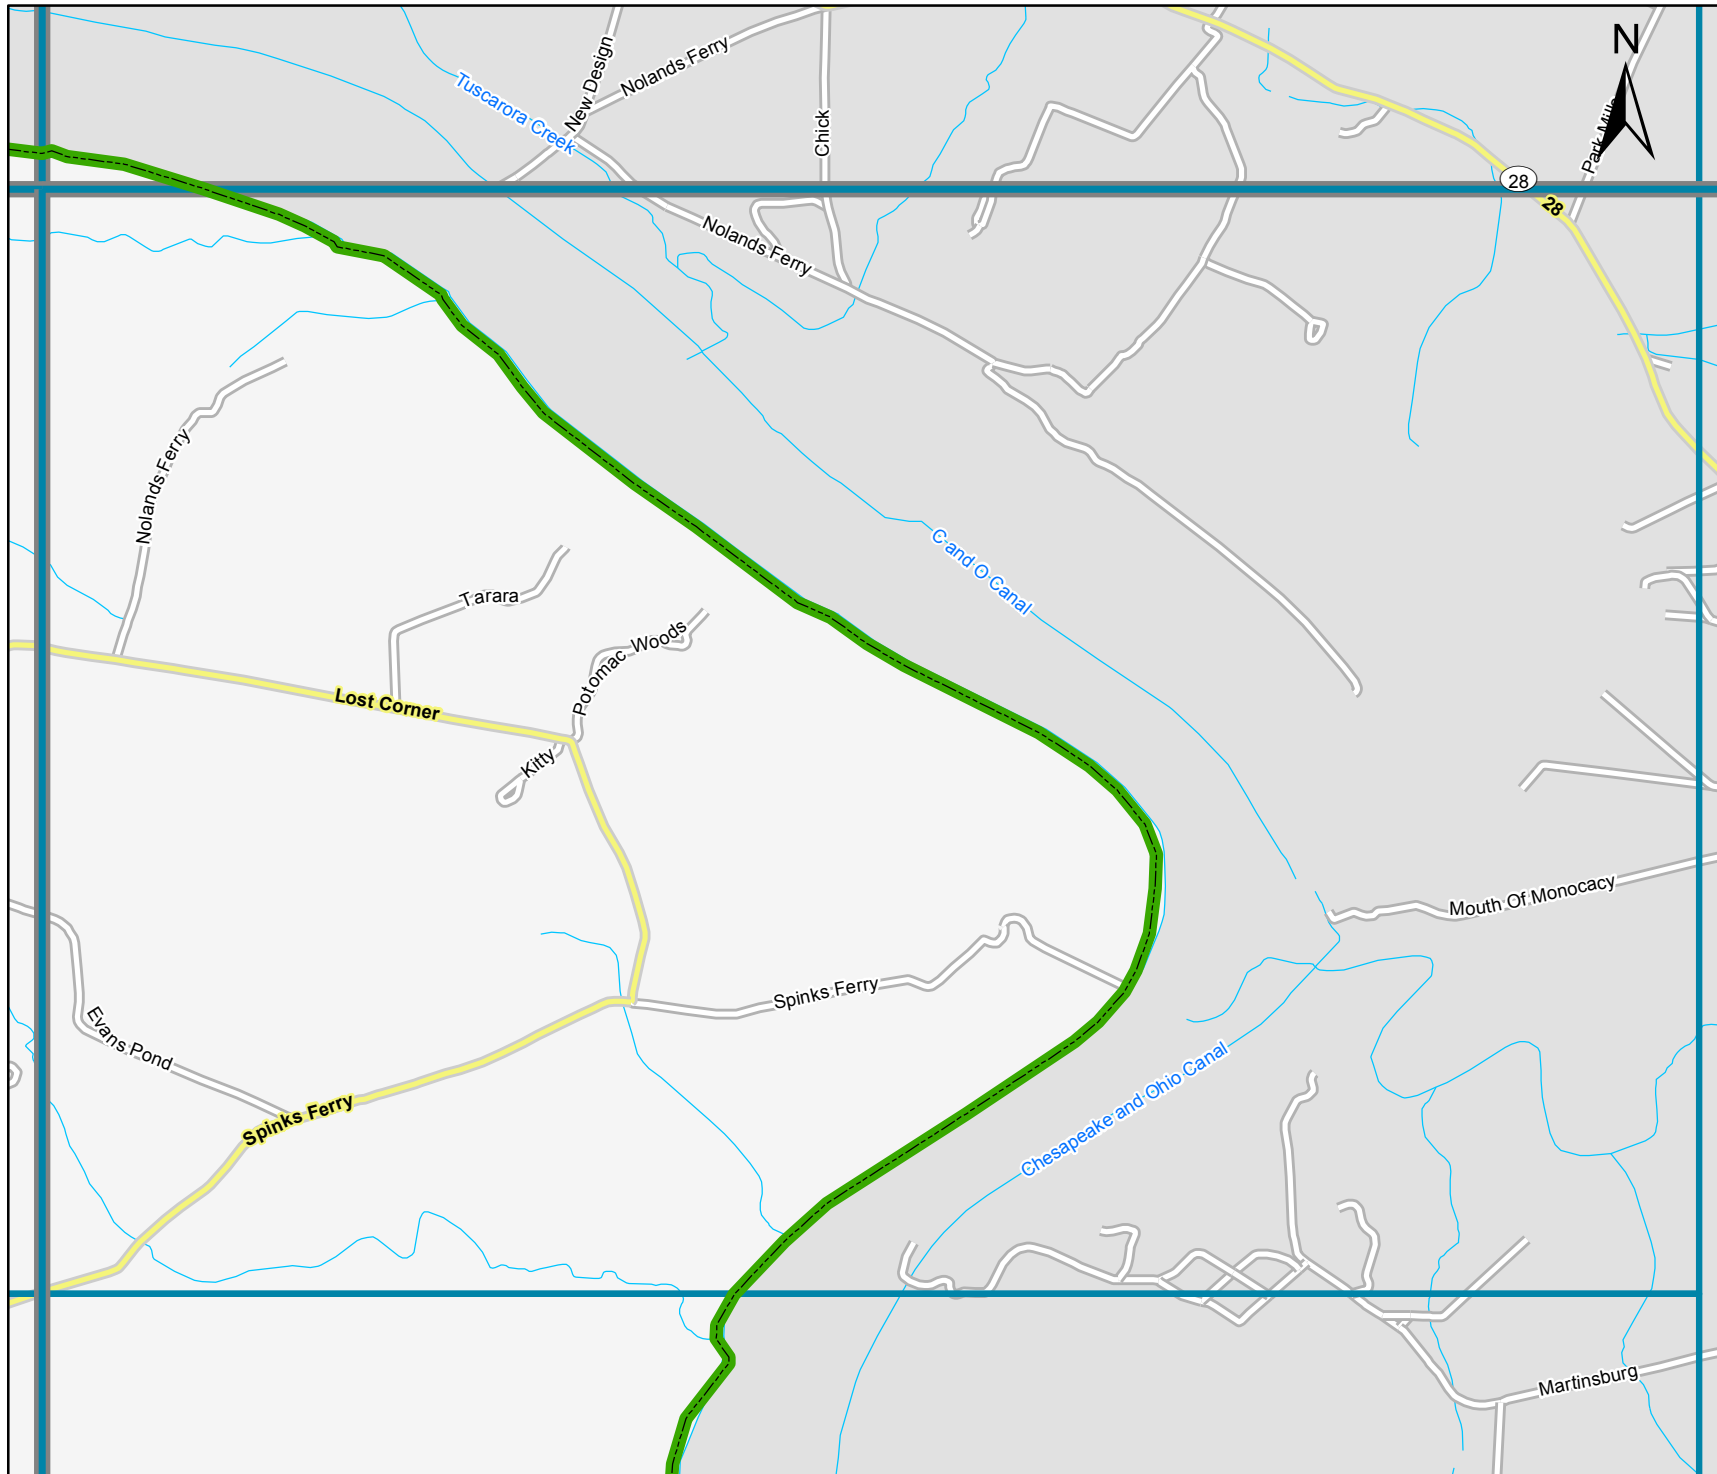

# Loudoun County Bird Atlas 2009-2013

Block: 51221  
Poolesville - 1

More information: [http://www.loudounwildlife.org/Bird\\_Atlas.htm](http://www.loudounwildlife.org/Bird_Atlas.htm)  
To print a map: <http://www.pwrc.usgs.gov/bba/>