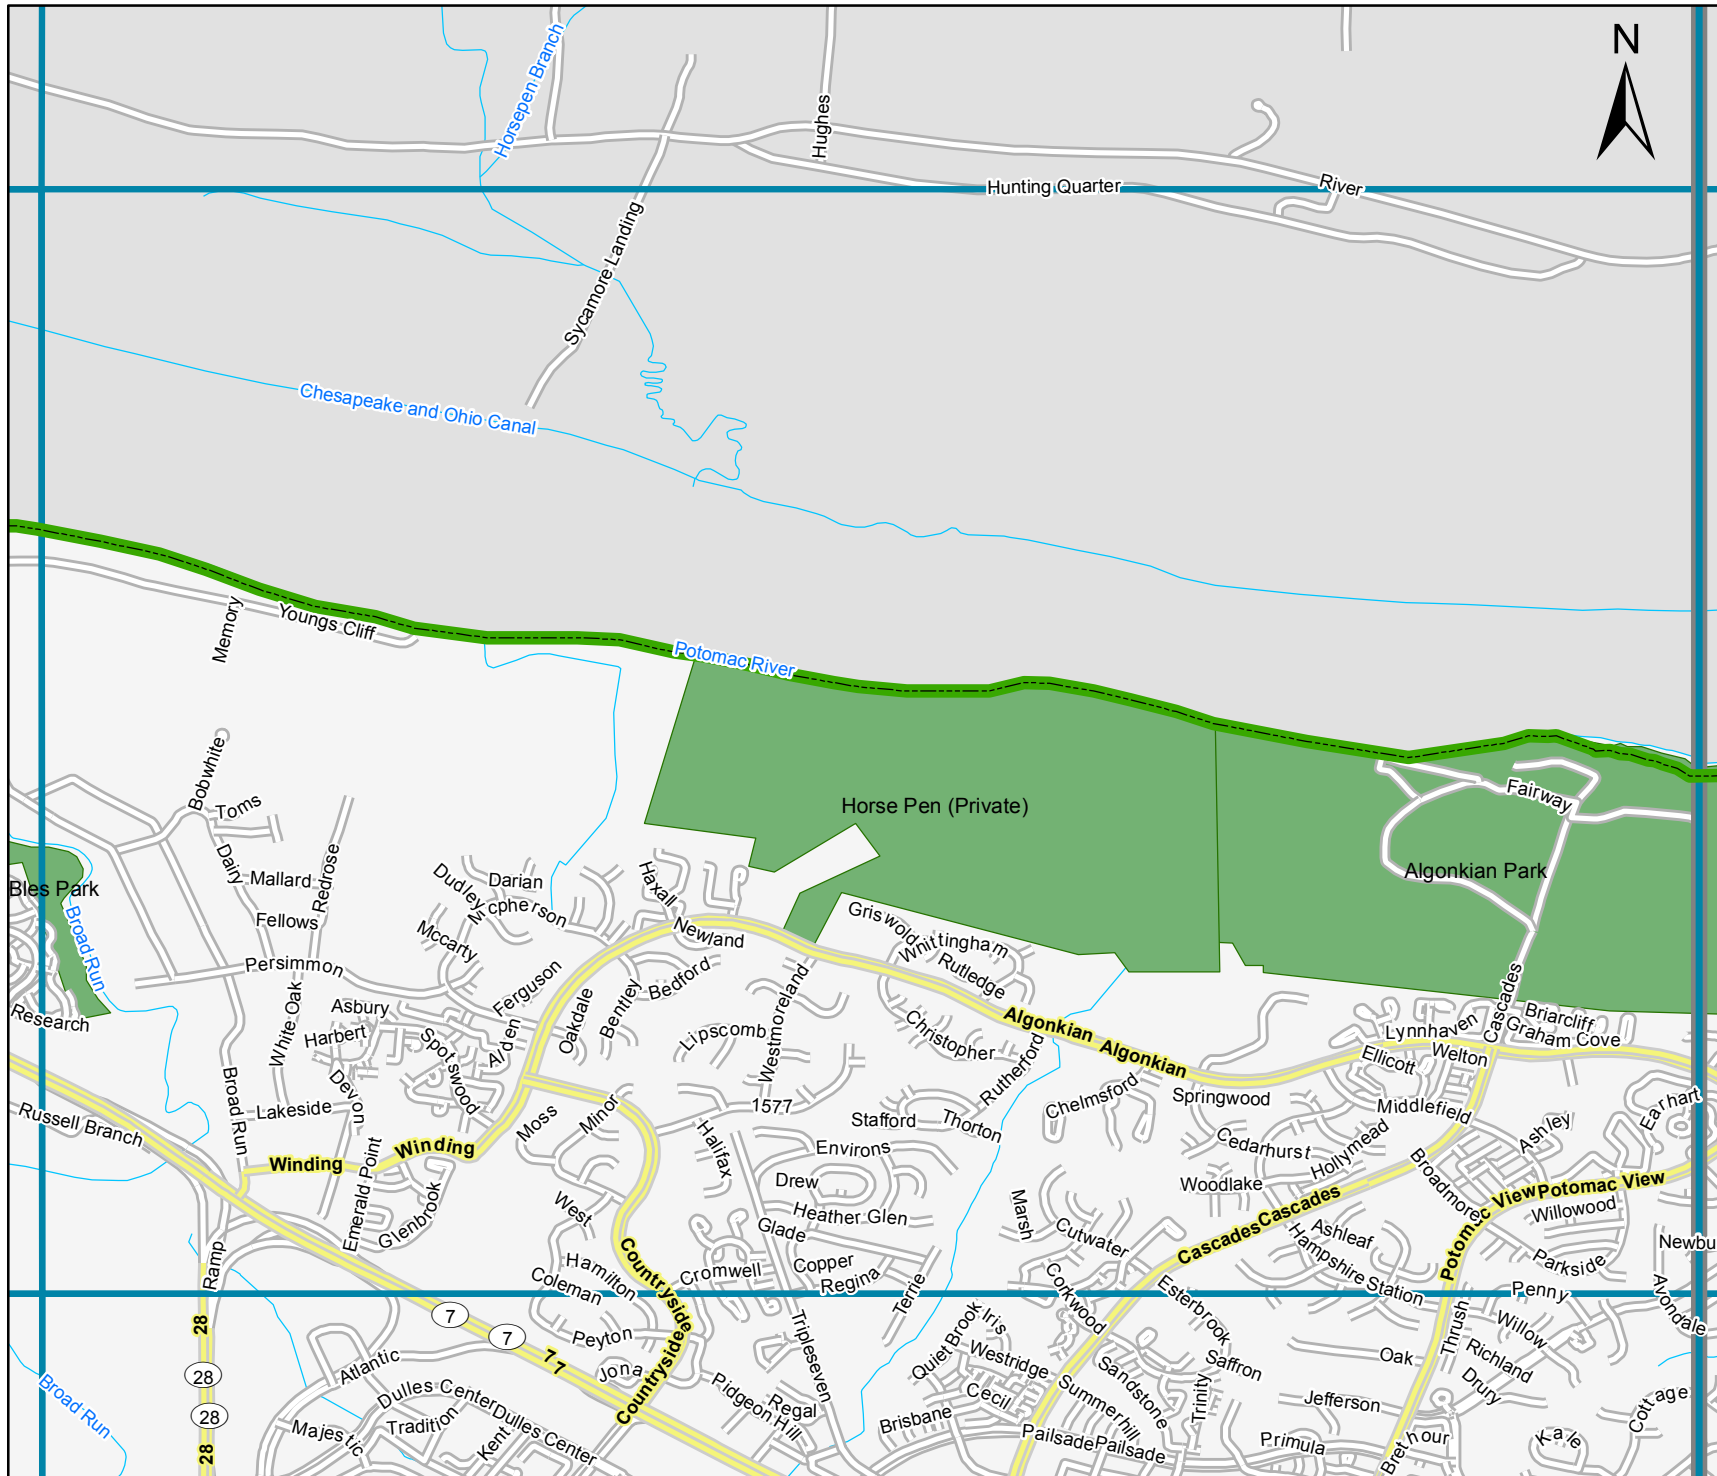

Loudoun County Bird Atlas 2009-2013

Block: 51214
Sterling - 4

Map Key

-  Atlas block border
-  Topo border
-  County line
-  Special areas

More information: http://www.loudounwildlife.org/Bird_Atlas.htm
To print a map: <http://www.pwrc.usgs.gov/bba/>

Date generated: Feb 26, 2009