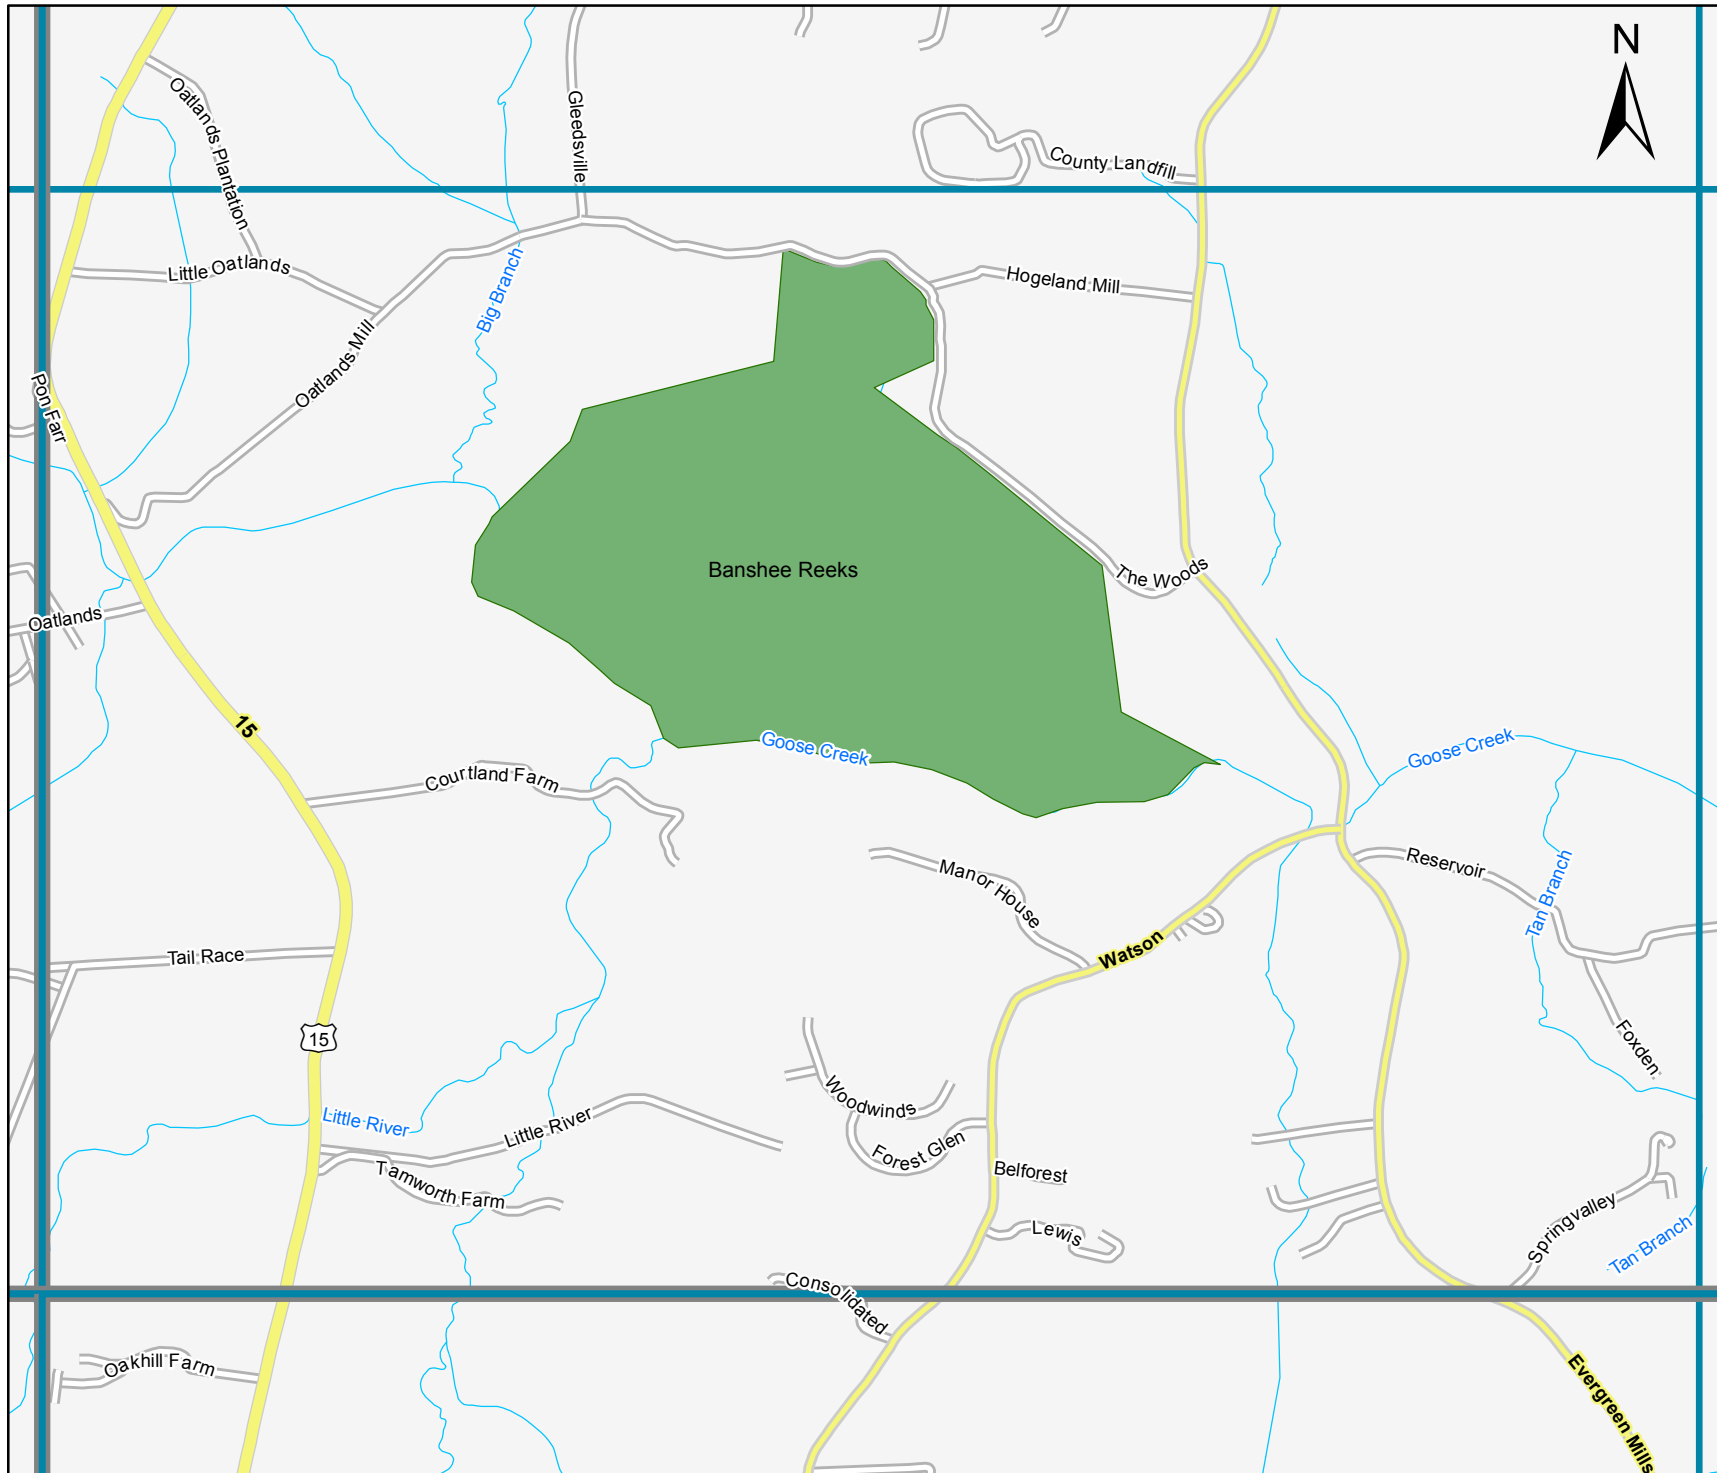

Loudoun County Bird Atlas 2009-2013

Block: 50215
Leesburg - 5

More information: http://www.loudounwildlife.org/Bird_Atlas.htm
To print a map: <http://www.pwrc.usgs.gov/bba/>

Date generated: Feb 26, 2009