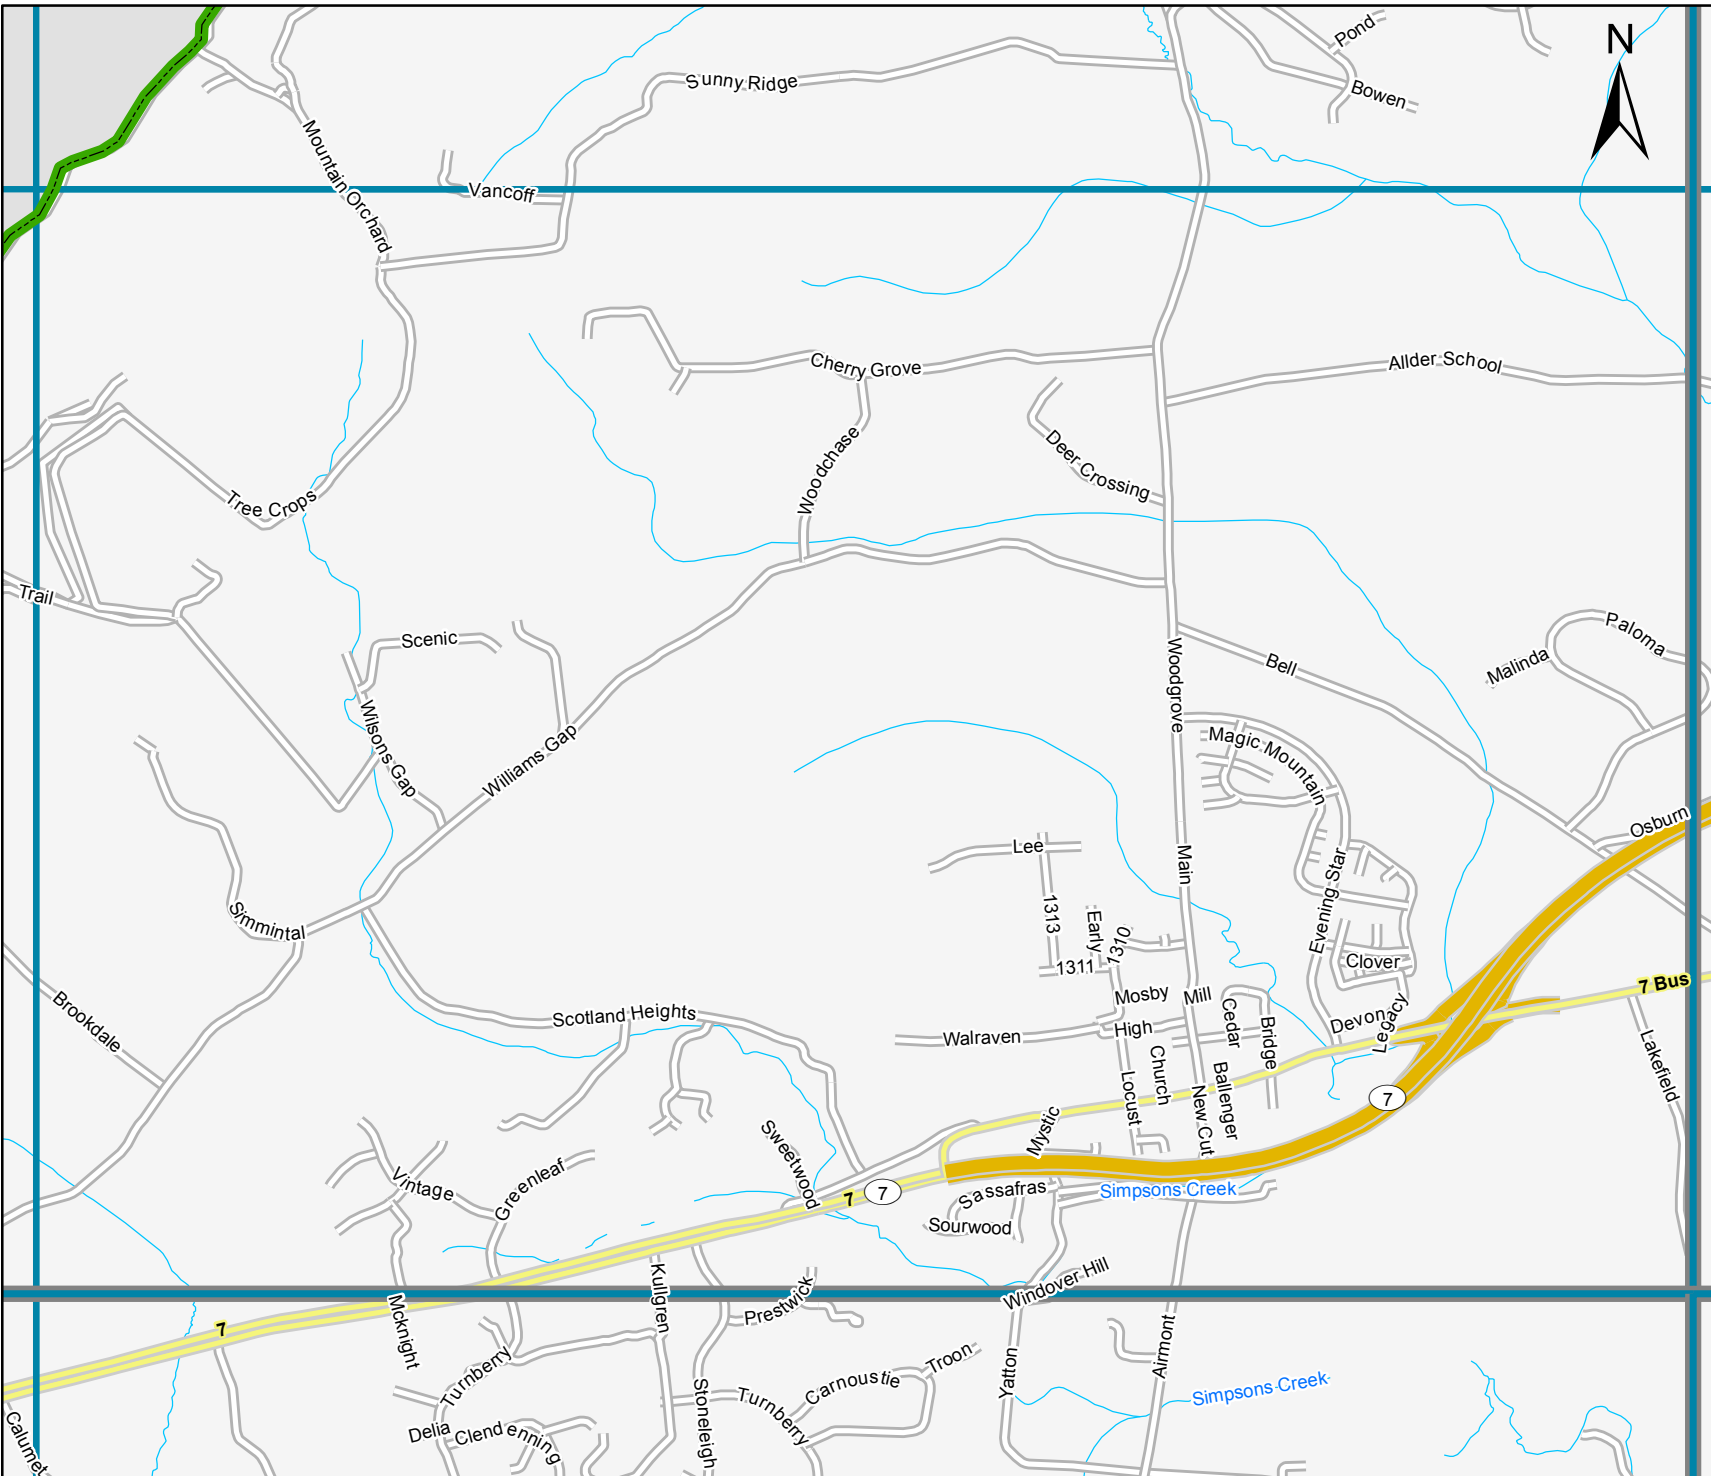

Loudoun County Bird Atlas 2009-2013

Block: 48226
Round Hill - 6

More information: http://www.loudounwildlife.org/Bird_Atlas.htm
 To print a map: <http://www.pwrc.usgs.gov/bba/>

Date generated: Feb 26, 2009