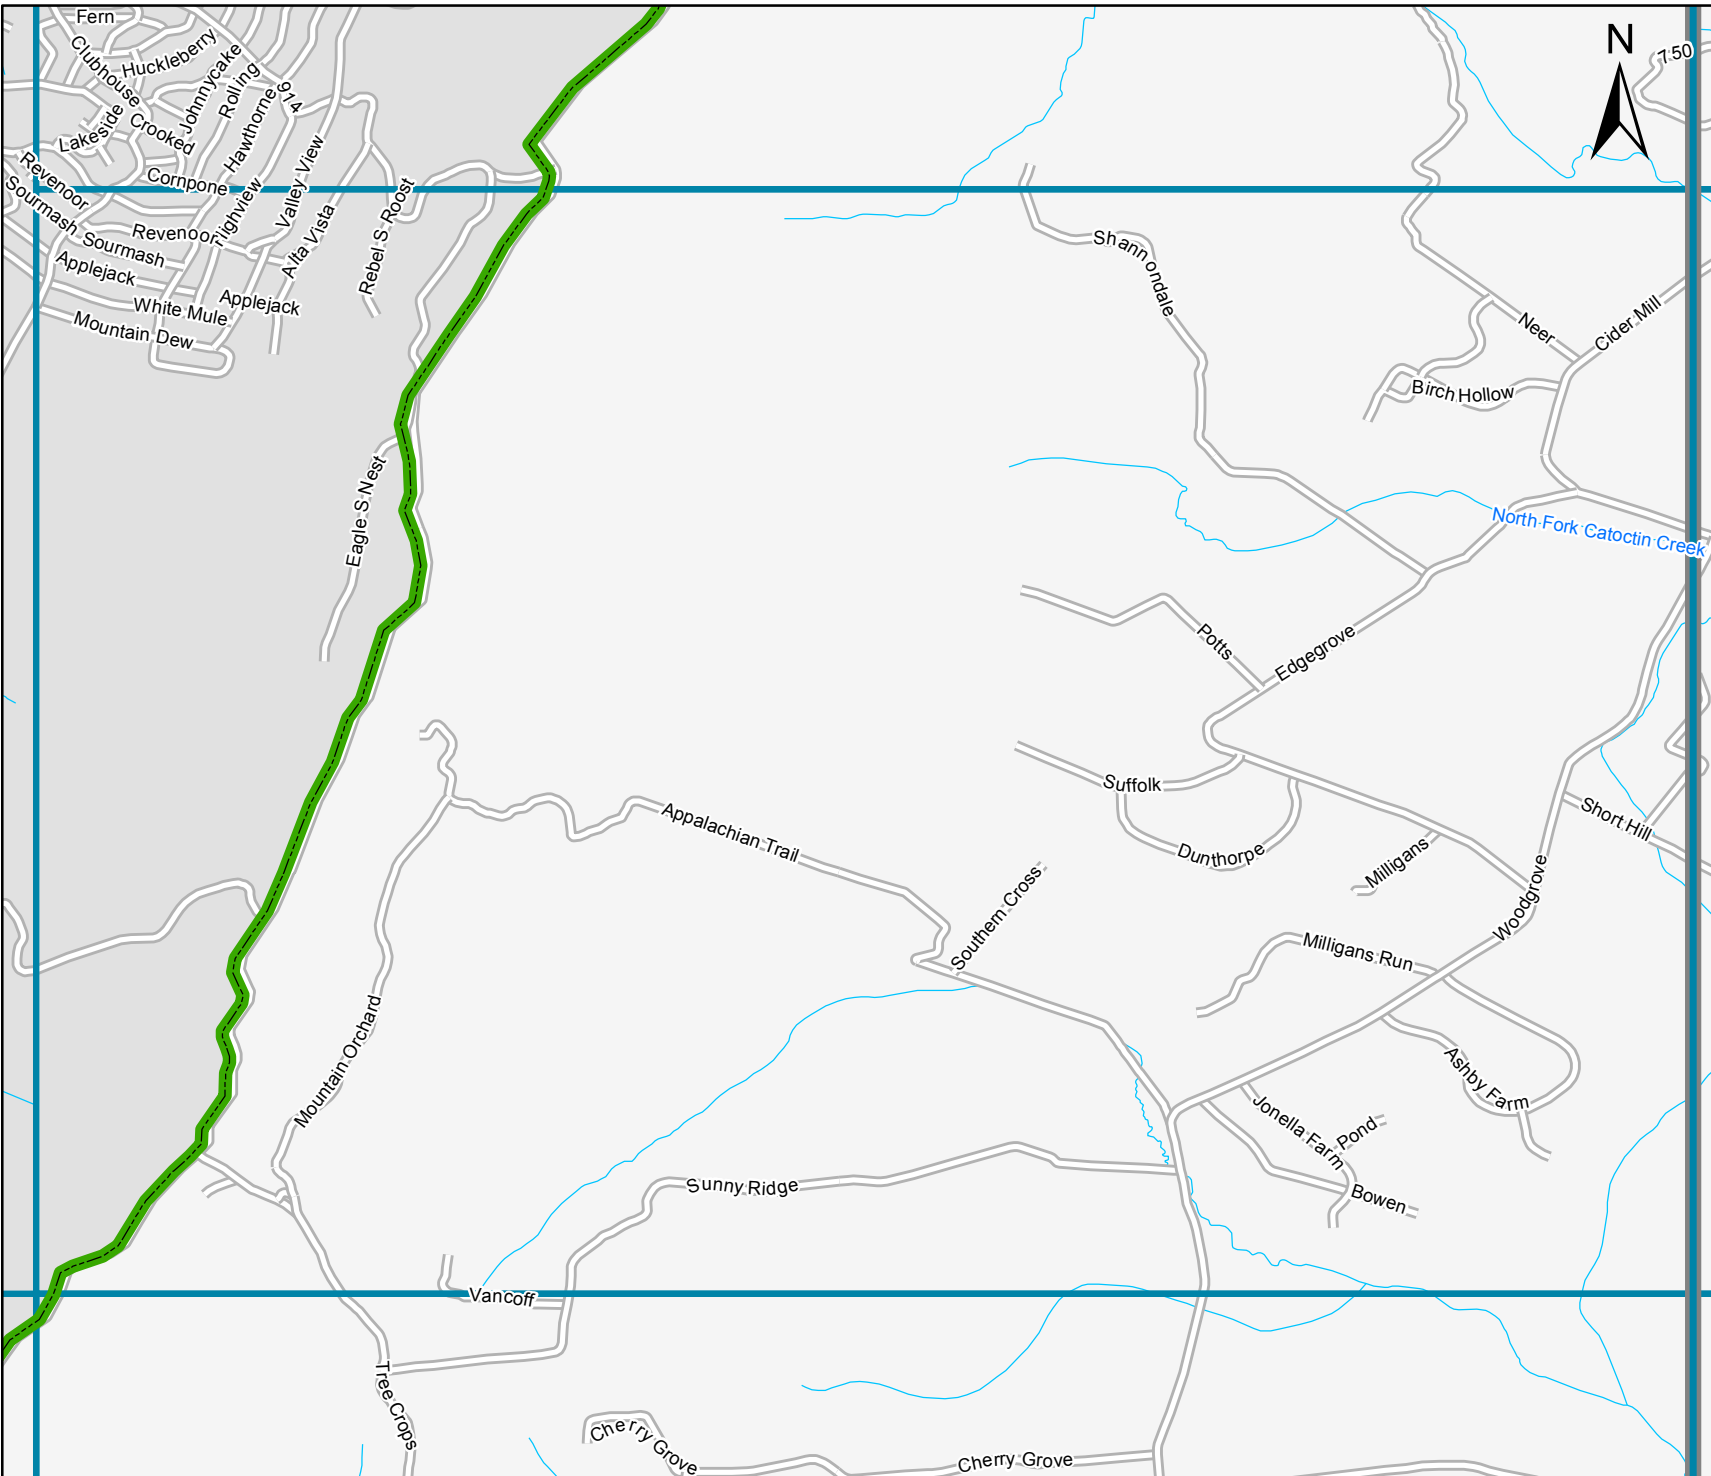

Loudoun County
Bird Atlas
2009-2013

Block: 48224
Round Hill - 4

More information: http://www.loudounwildlife.org/Bird_Atlas.htm
To print a map: <http://www.pwrc.usgs.gov/bba/>

Date generated: Feb 26, 2009