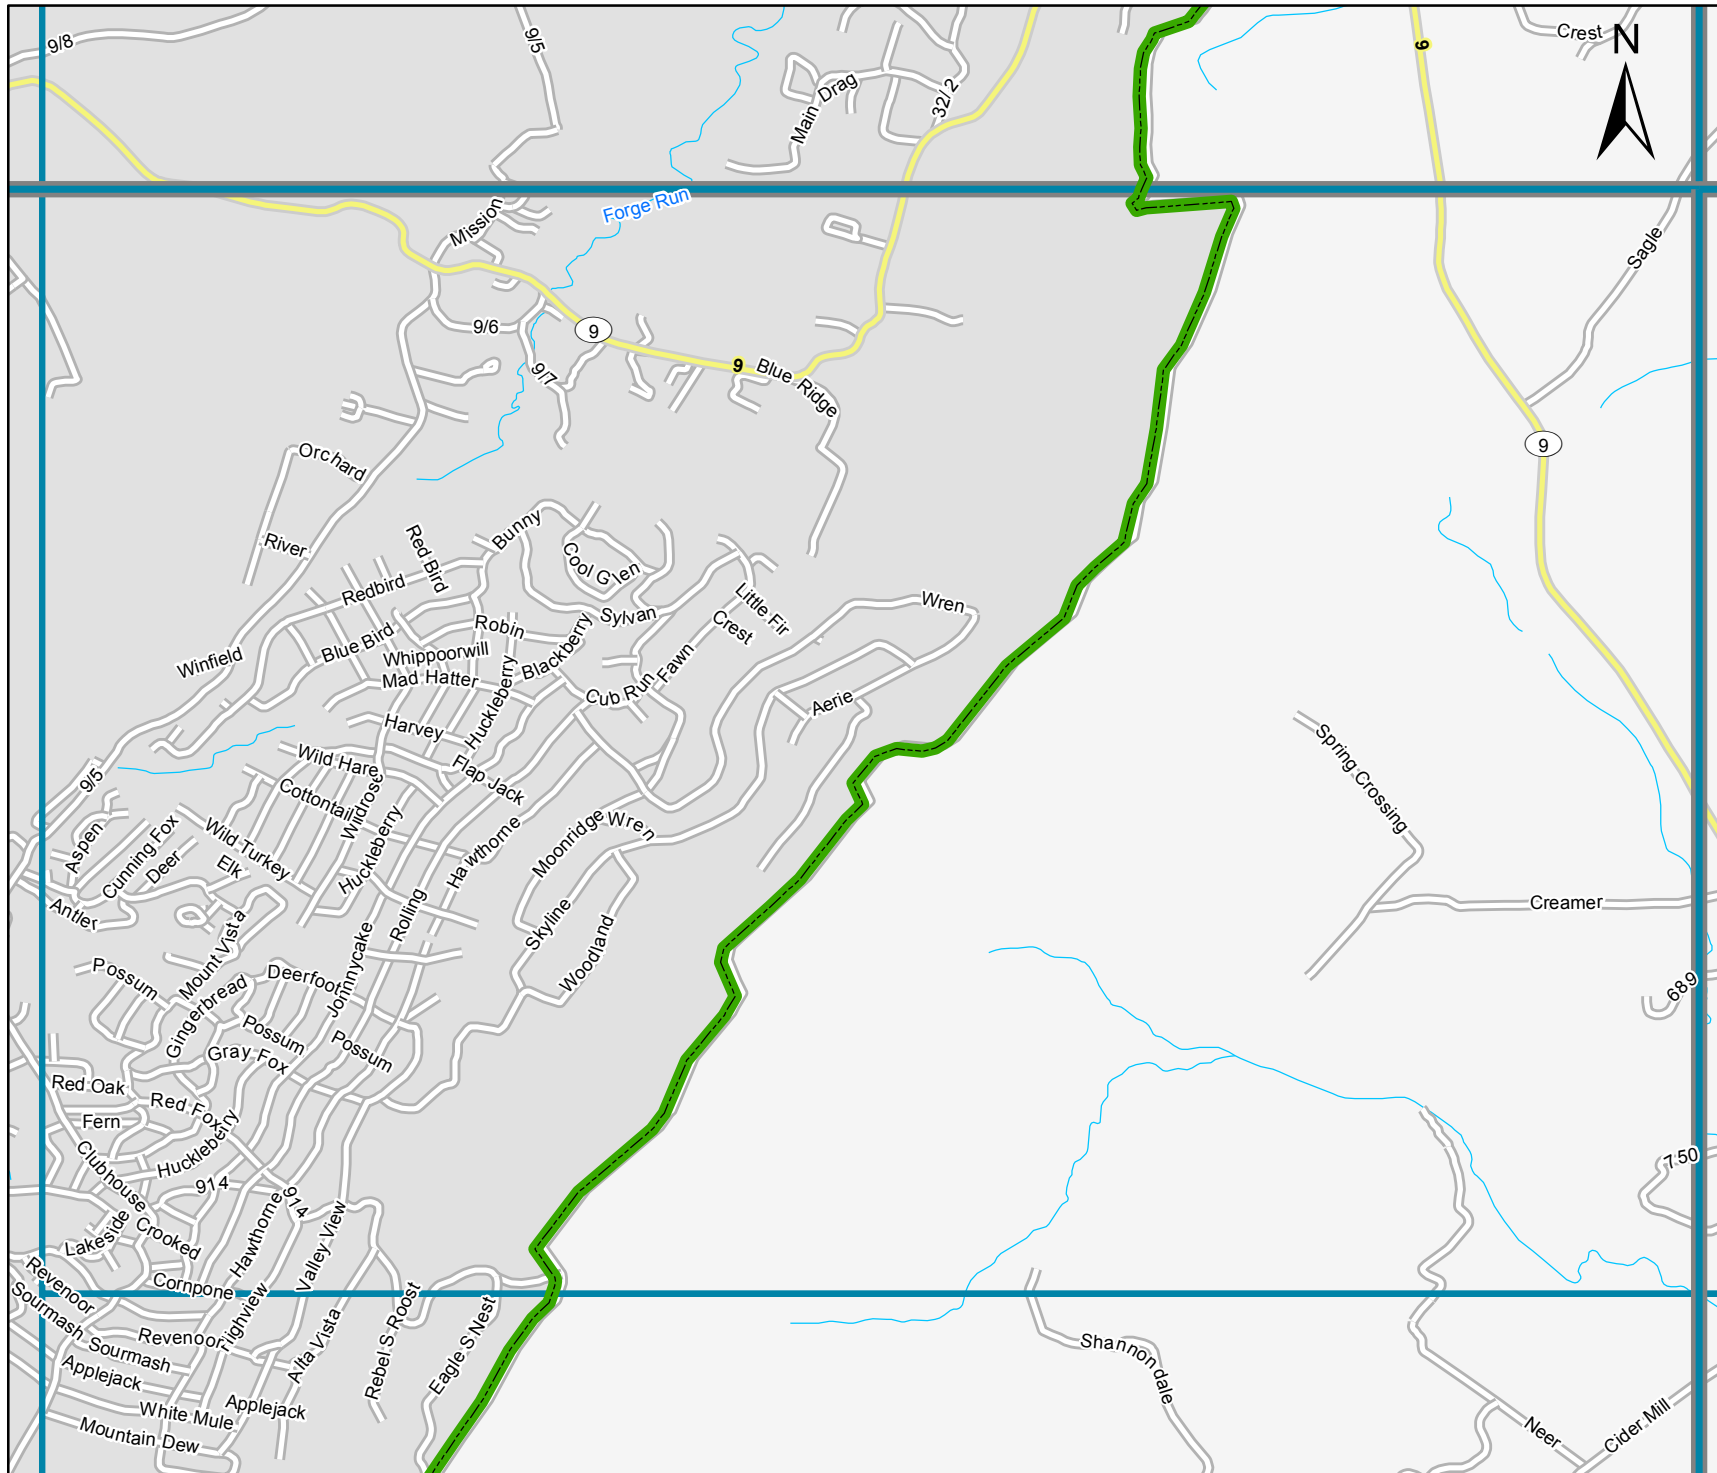

Loudoun County Bird Atlas 2009-2013

Block: 48222
Round Hill - 2

More information: http://www.loudounwildlife.org/Bird_Atlas.htm
To print a map: <http://www.pwrc.usgs.gov/bba/>

Date generated: Feb 26, 2009