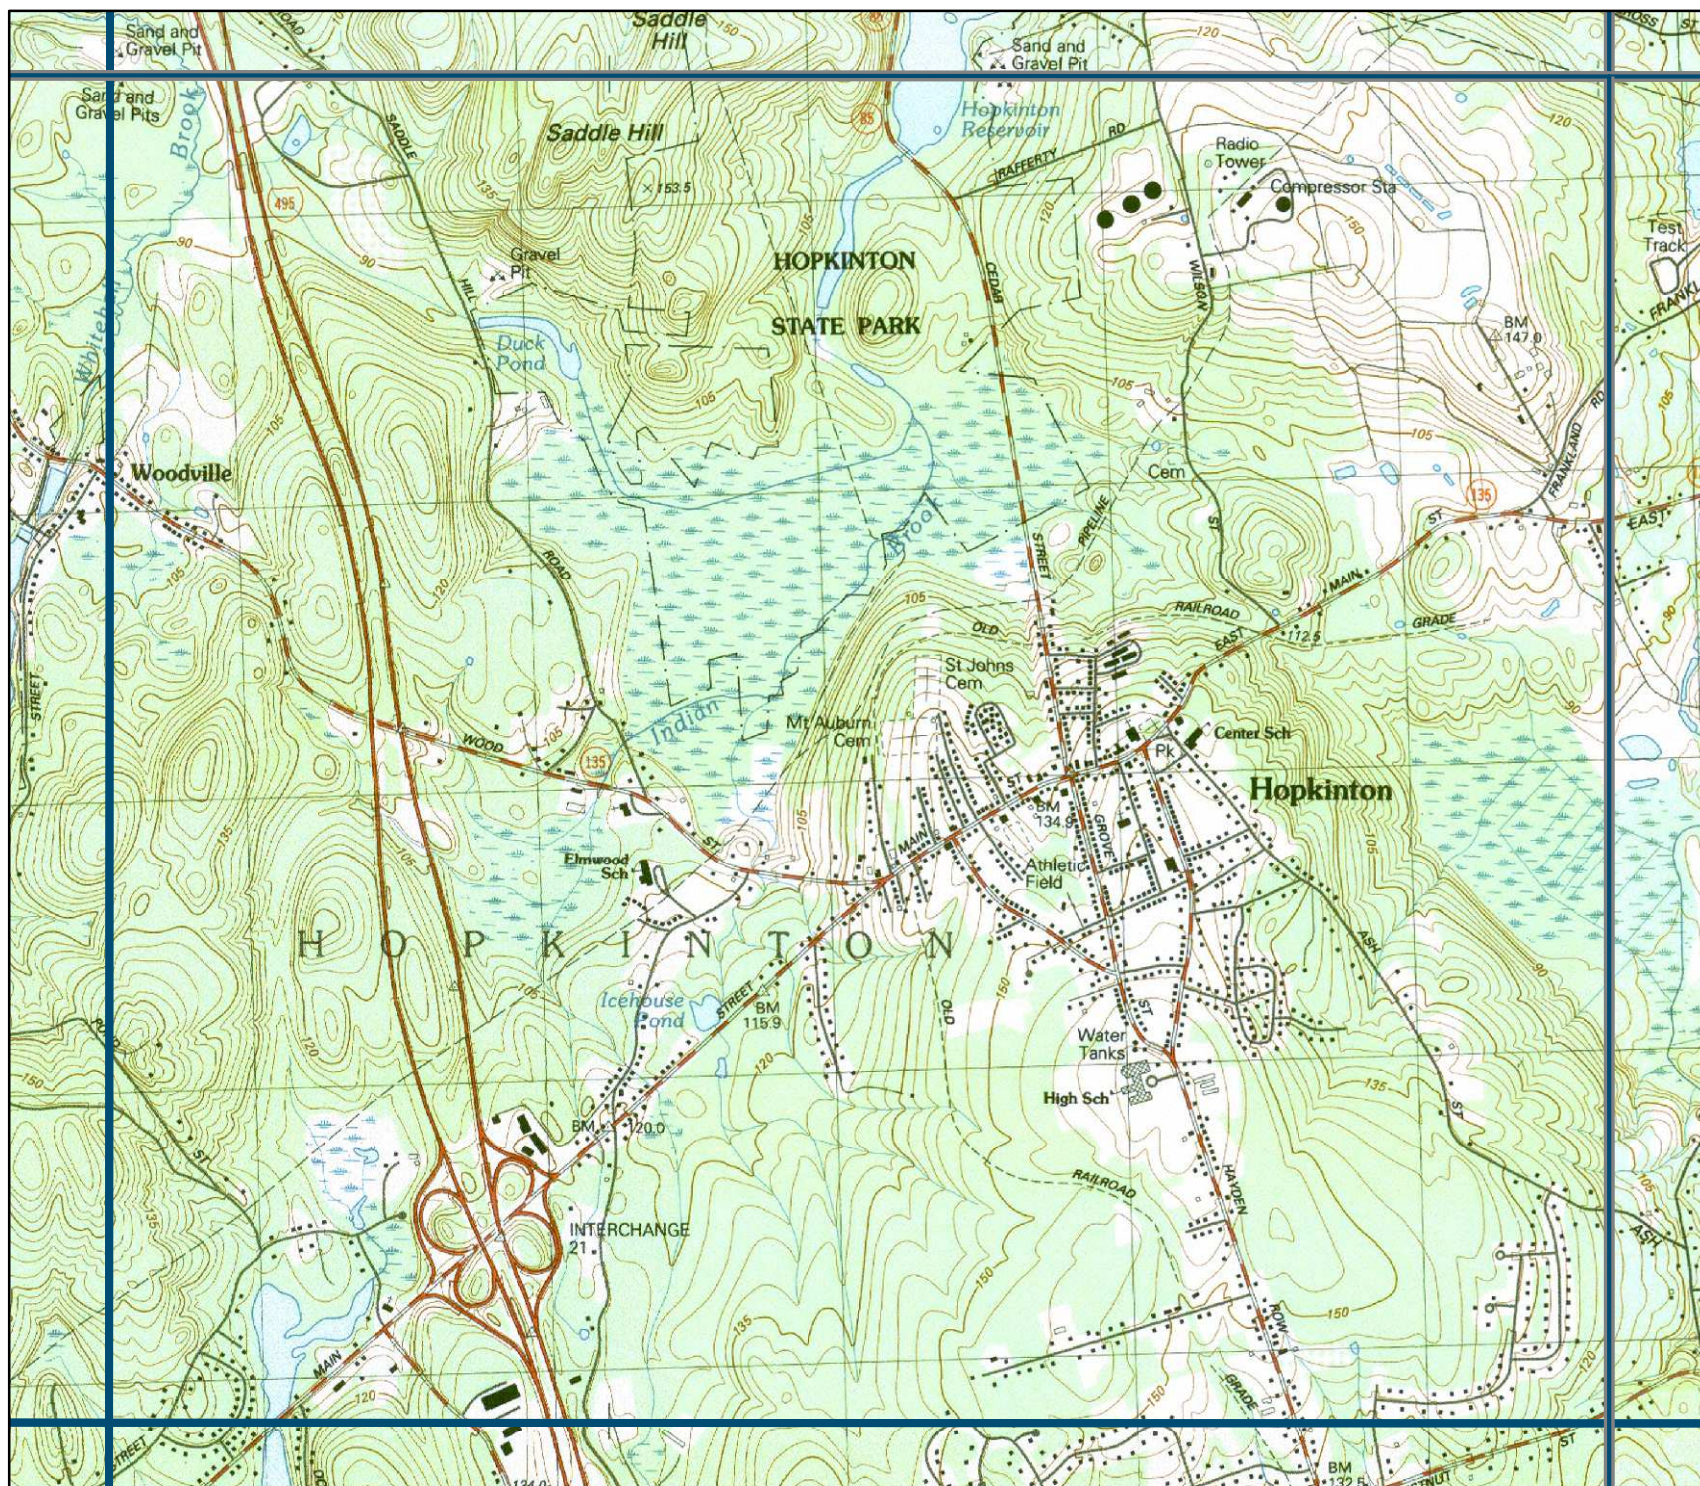

**Massachusetts
Breeding Bird
Atlas II
(2007-2011)**

Block: 1094
Milford - 10

Map Key

-  Atlas block border
-  Topo border
-  County line

Block locator

Date generated:
Mar 05, 2008