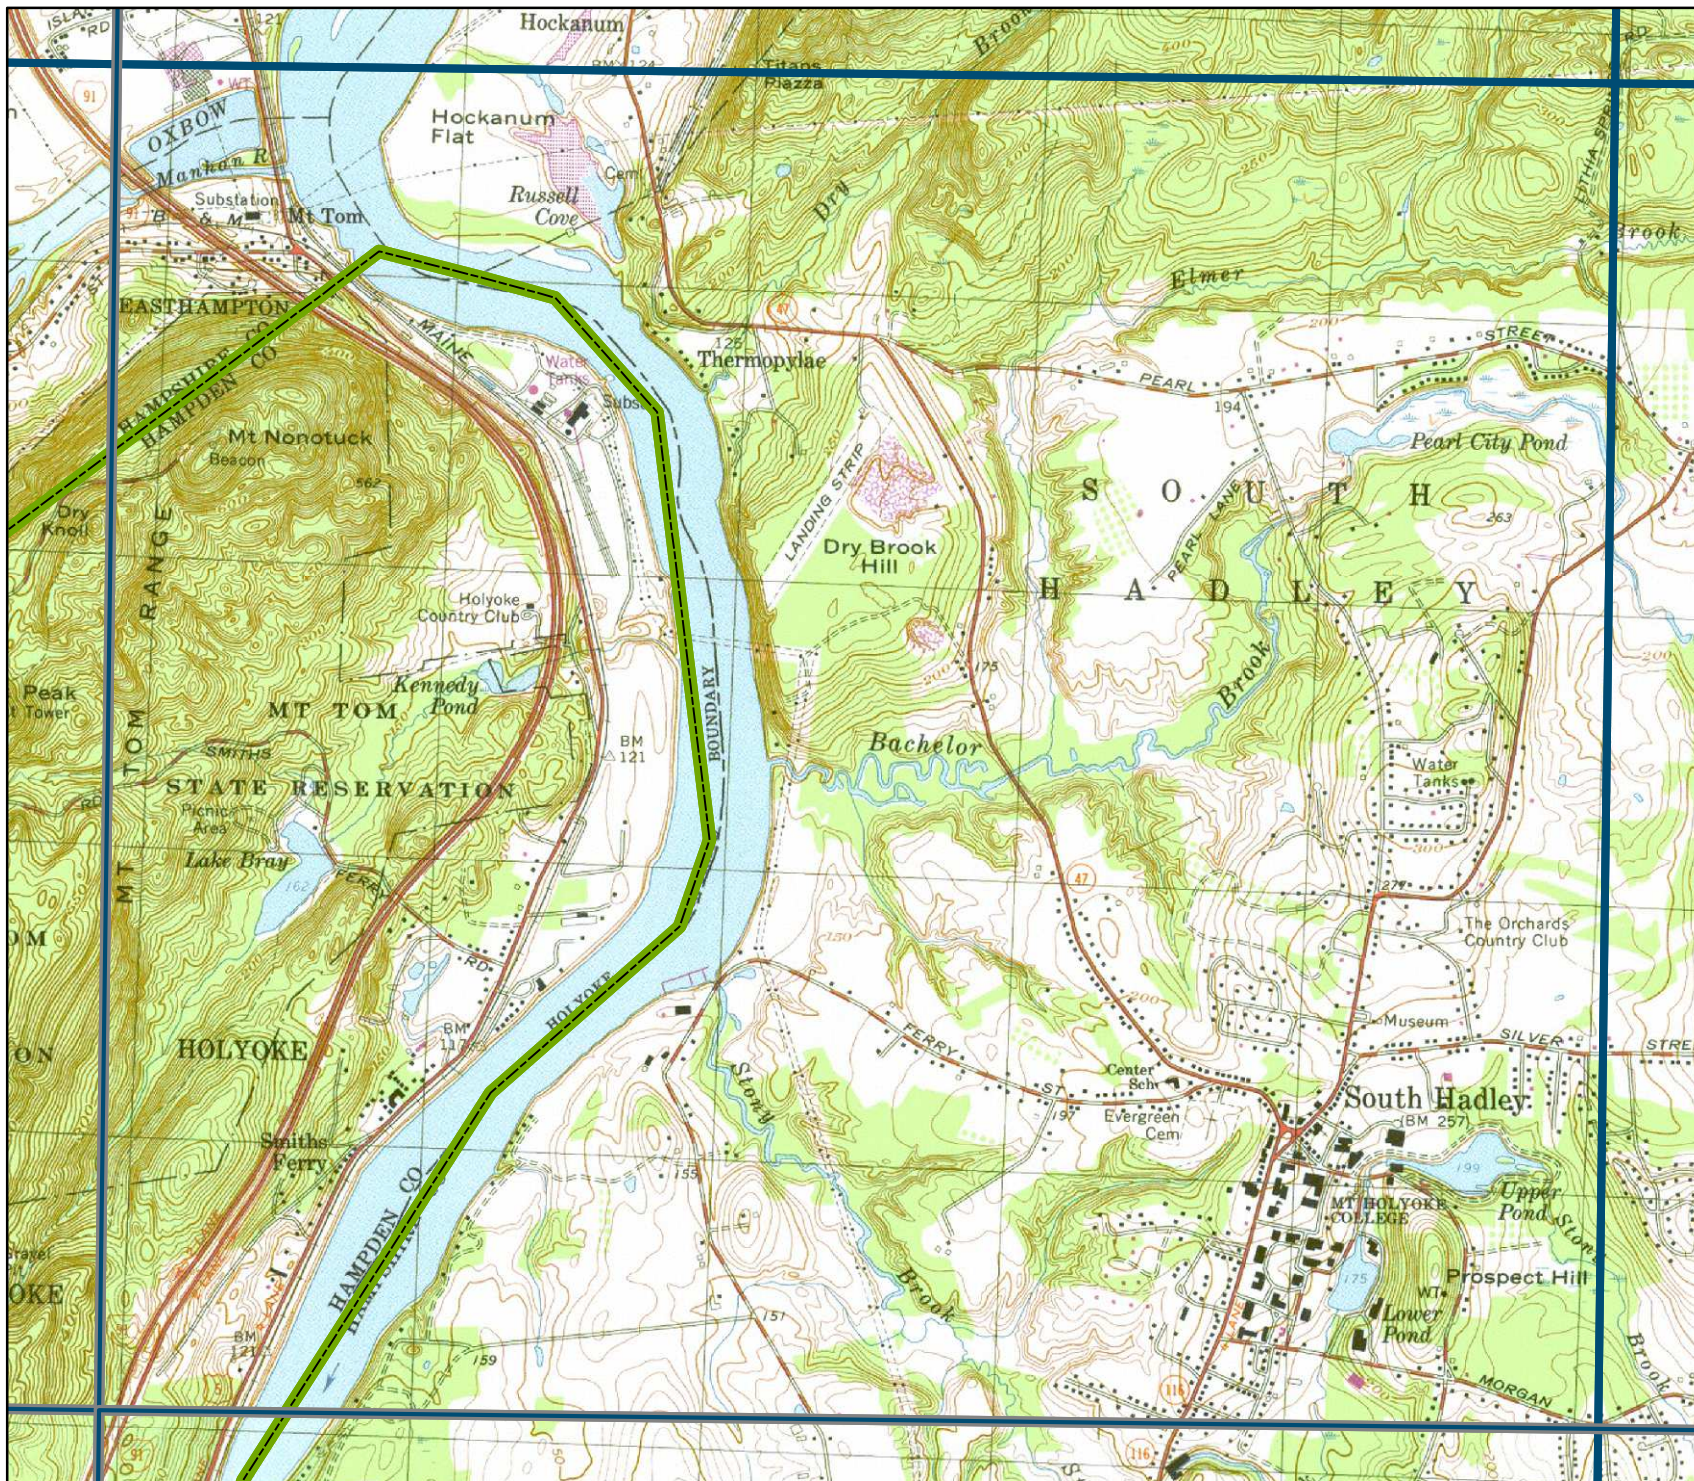

**Massachusetts
Breeding Bird
Atlas II
(2007-2011)**

**Block: 0793
Mt Holyoke - 03**

Map Key

-  Atlas block border
-  Topo border
-  County line

Block locator

Date generated:
Mar 05, 2008