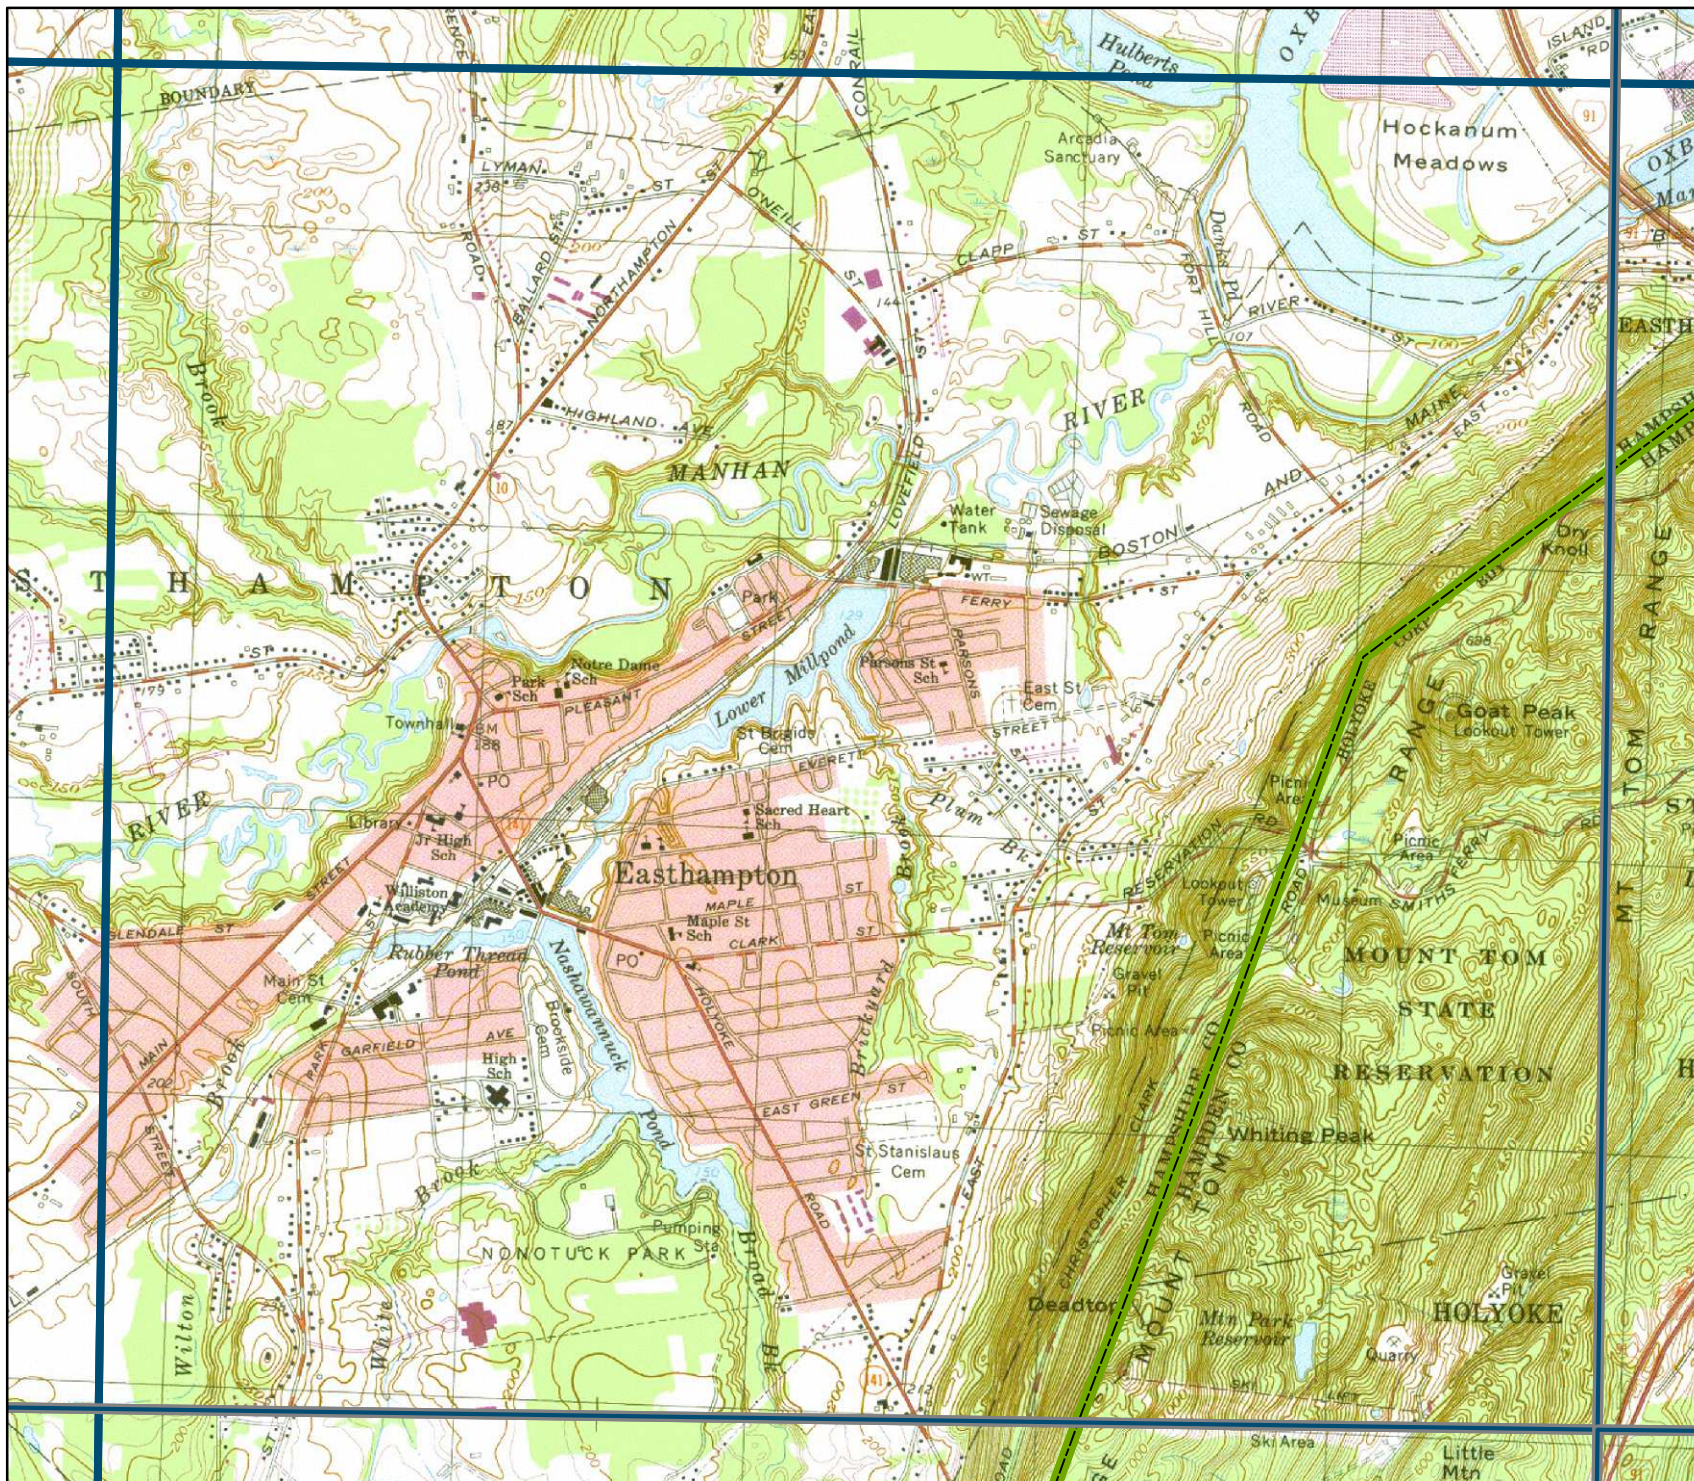

**Massachusetts  
Breeding Bird  
Atlas II  
(2007-2011)**

**Block: 0786**  
Easthampton - 06

**Map Key**

-  Atlas block border
-  Topo border
-  County line

**Block locator**

0775	0782	0785	0792
0783		0786	0793
1001	1004	1011	

Date generated:  
Mar 05, 2008