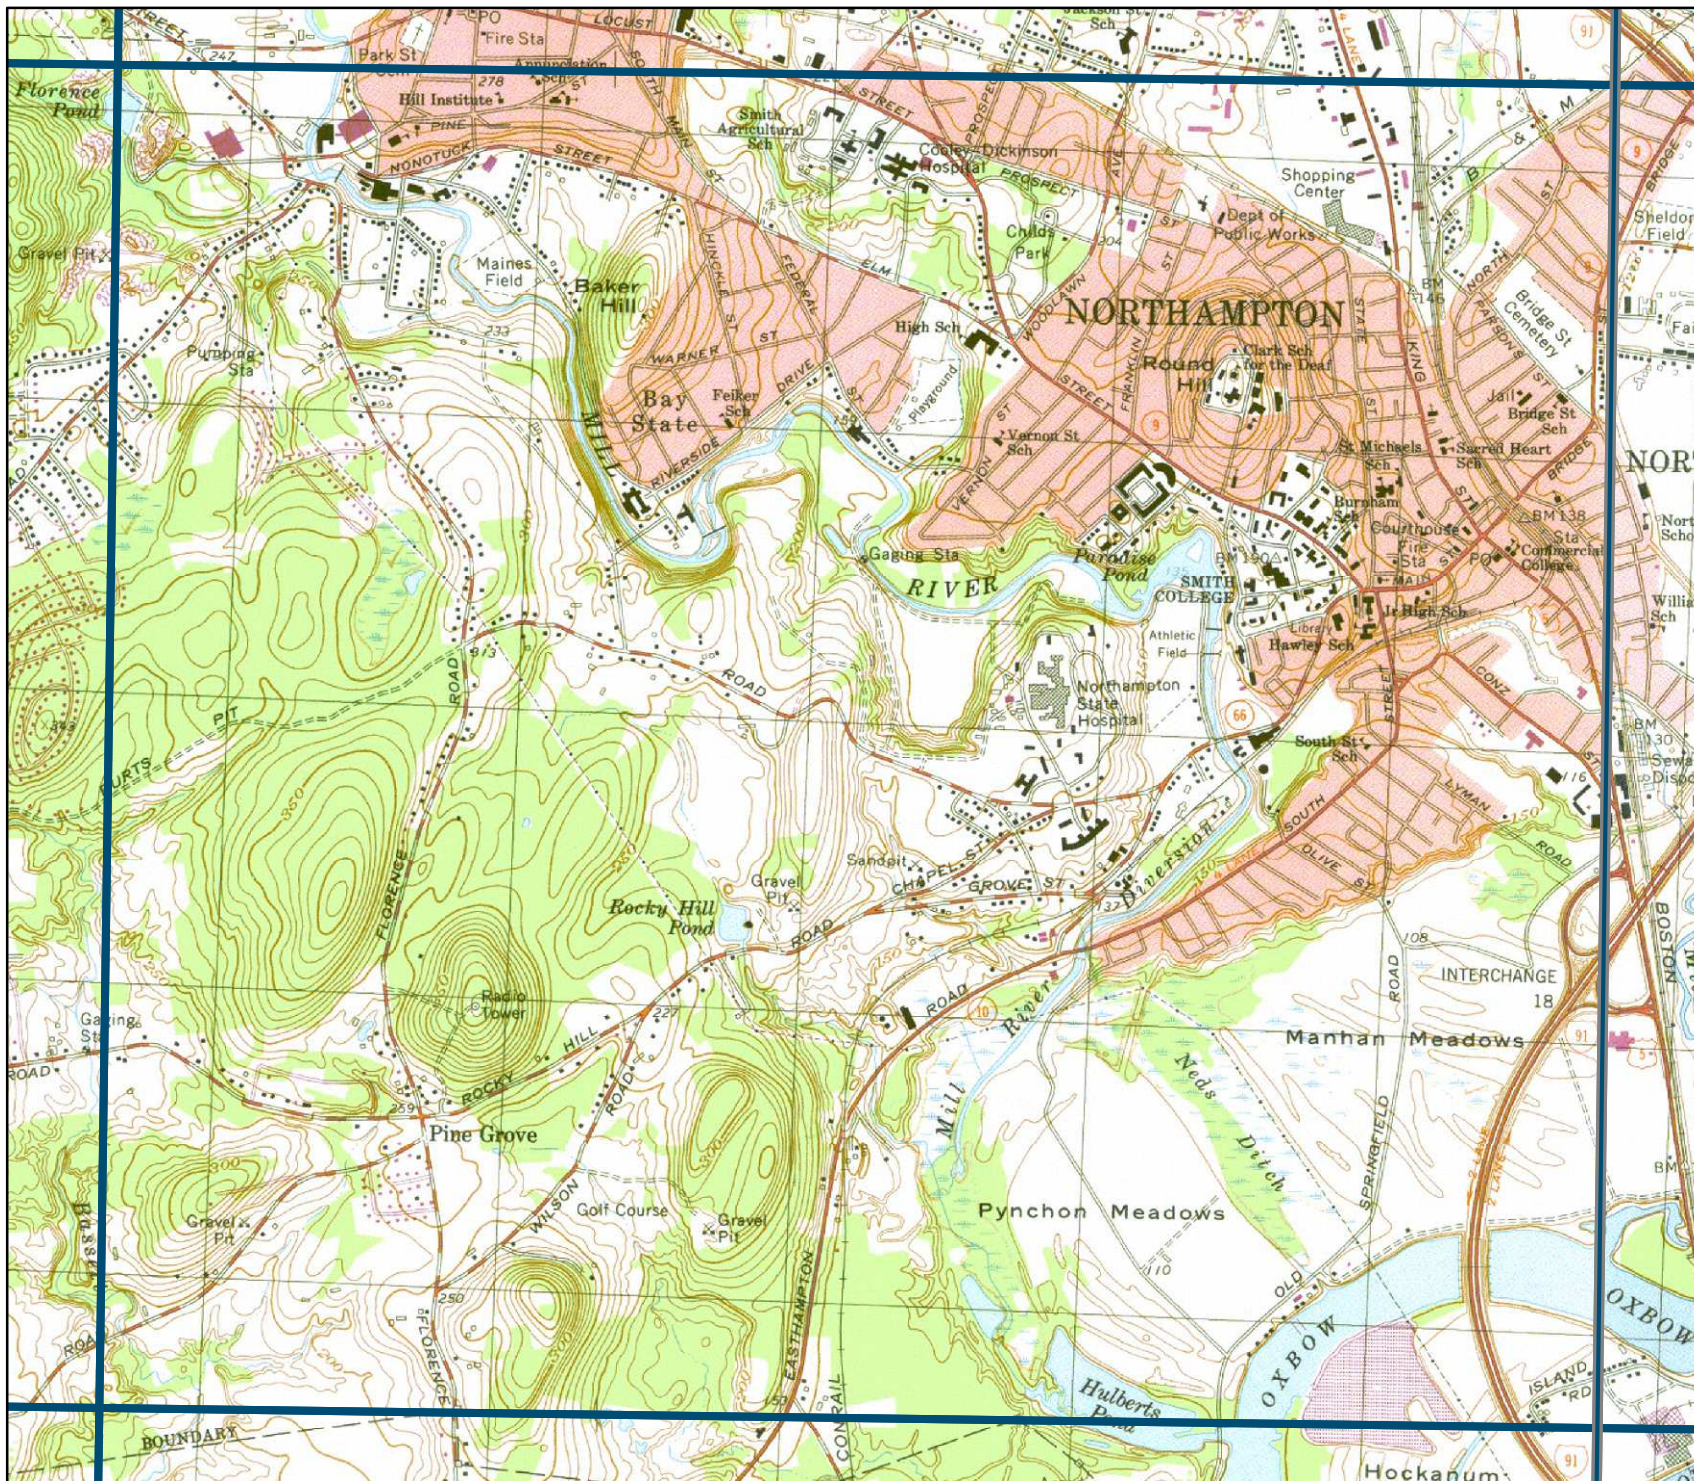

**Massachusetts
Breeding Bird
Atlas II
(2007-2011)**

**Block: 0785
Easthampton - 05**

Map Key

-  Atlas block border
-  Topo border
-  County line

Block locator

07740781	0784	0791
0782	0785	0792
0783	0786	0793

Date generated:
Mar 05, 2008