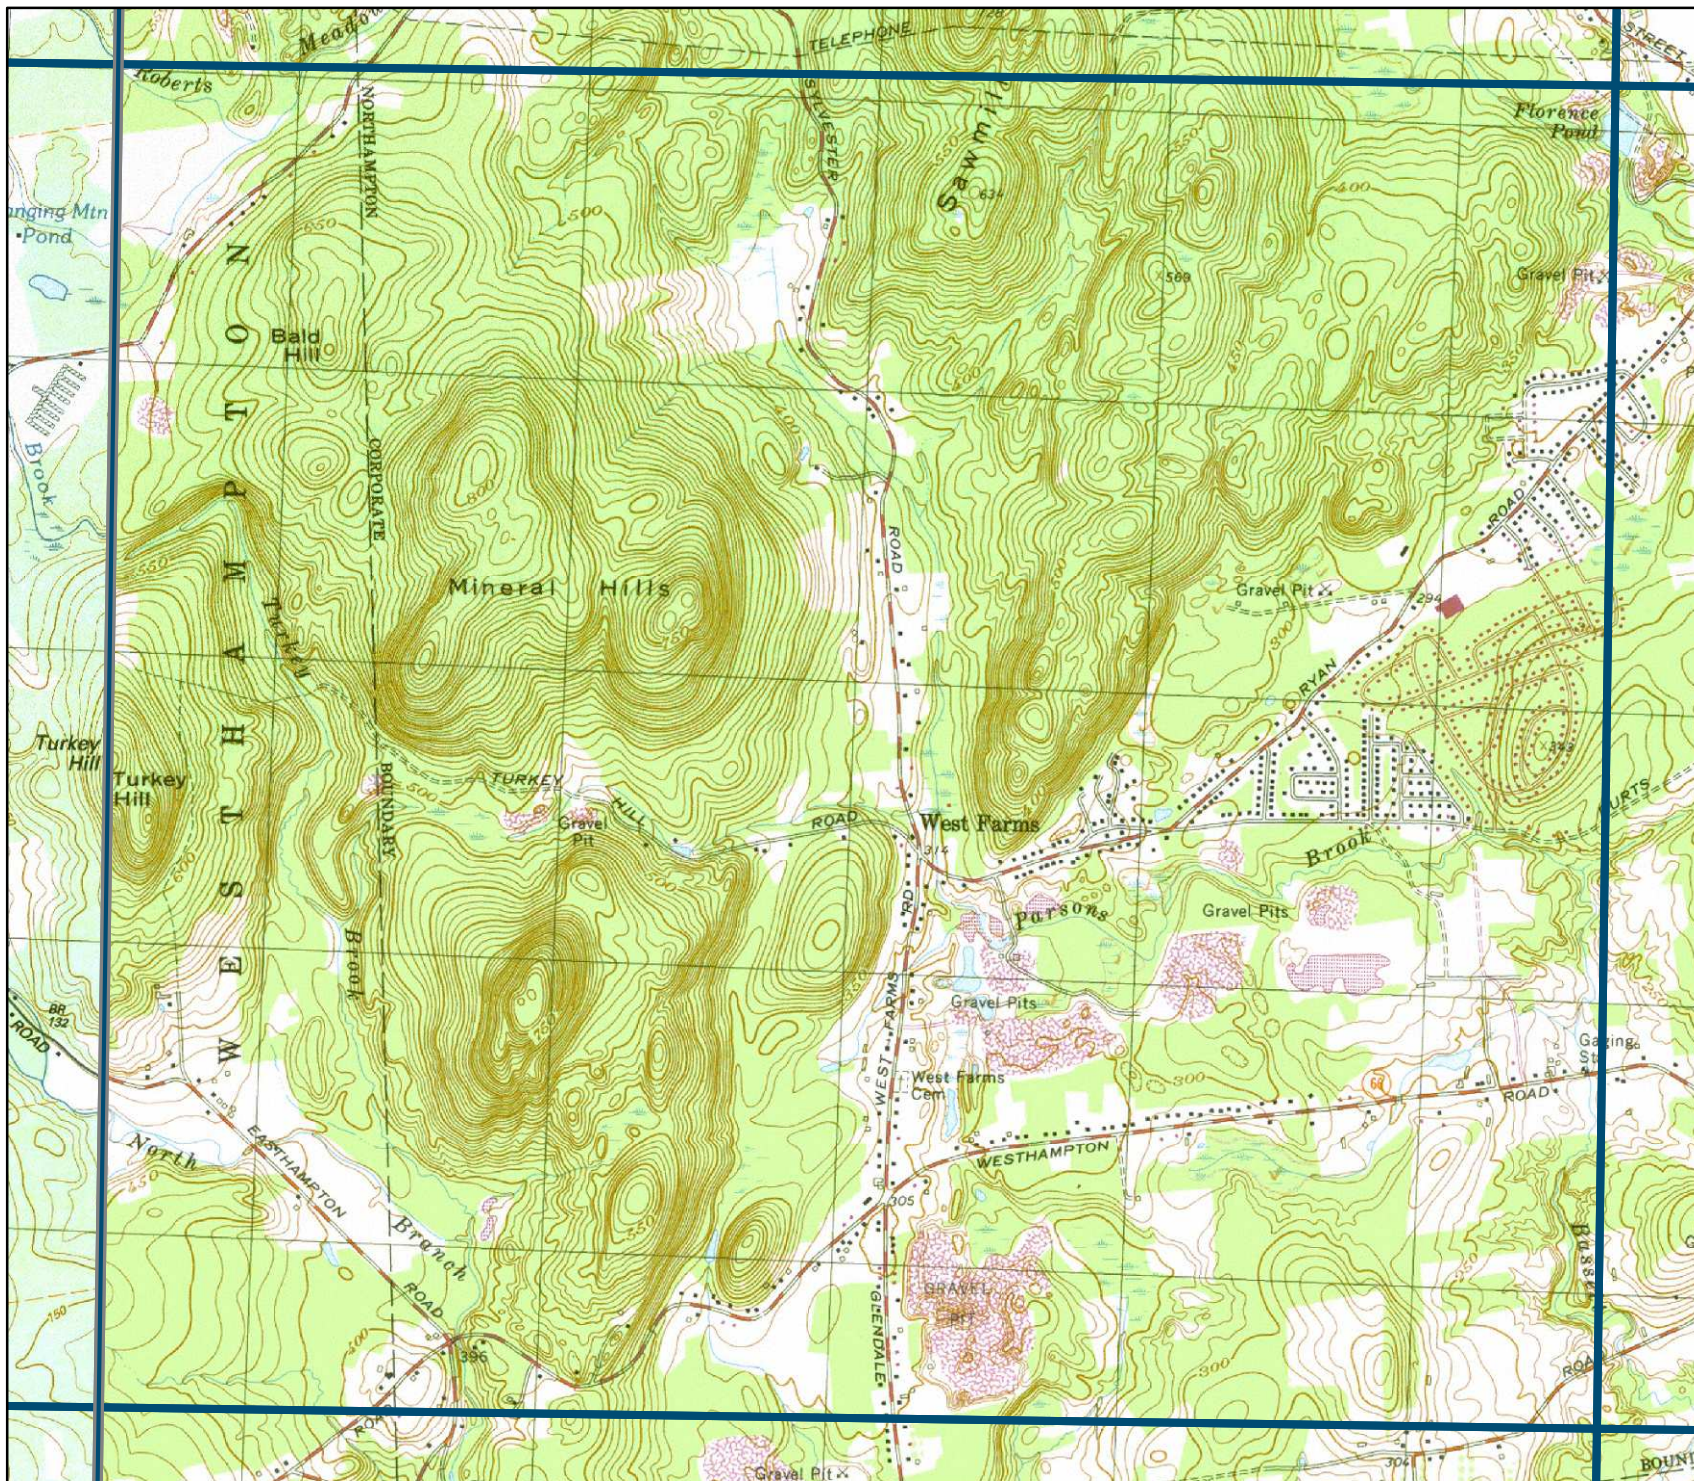

**Massachusetts
Breeding Bird
Atlas II
(2007-2011)**

Block: 0782
Easthampton - 02

Map Key

-  Atlas block border
-  Topo border
-  County line

Block locator

077D774	0781	0784
0775	0782	0785
0776	0783	0786

Date generated:
Mar 05, 2008