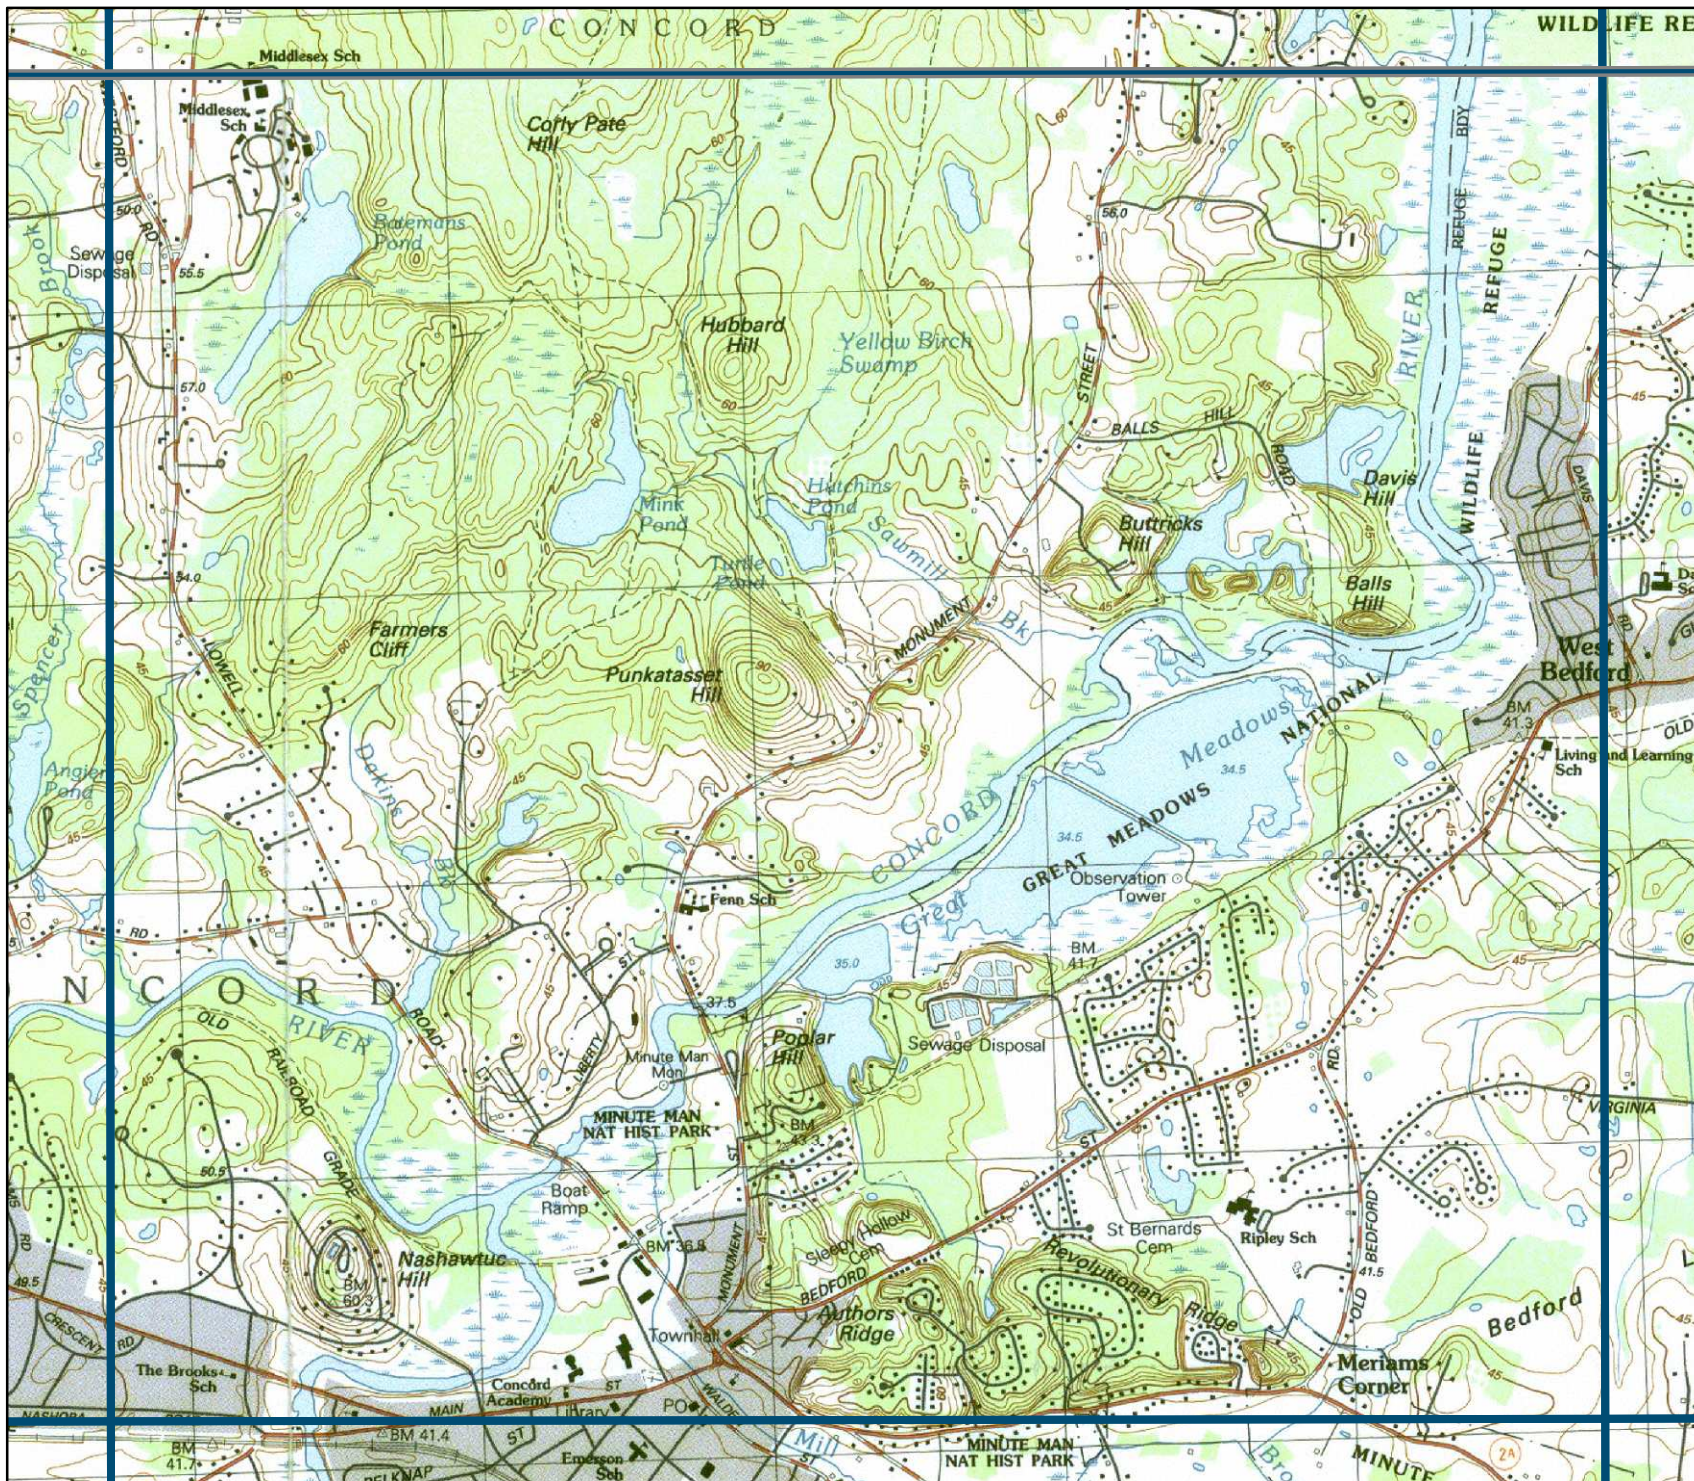

**Massachusetts
Breeding Bird
Atlas II
(2007-2011)**

Block: 0671
Maynard - 07

Map Key

-  Atlas block border
-  Topo border
-  County line

Block locator

0446	0453	0450/463
0664	0671	0674
0665	0672	0675

Date generated:
Mar 05, 2008