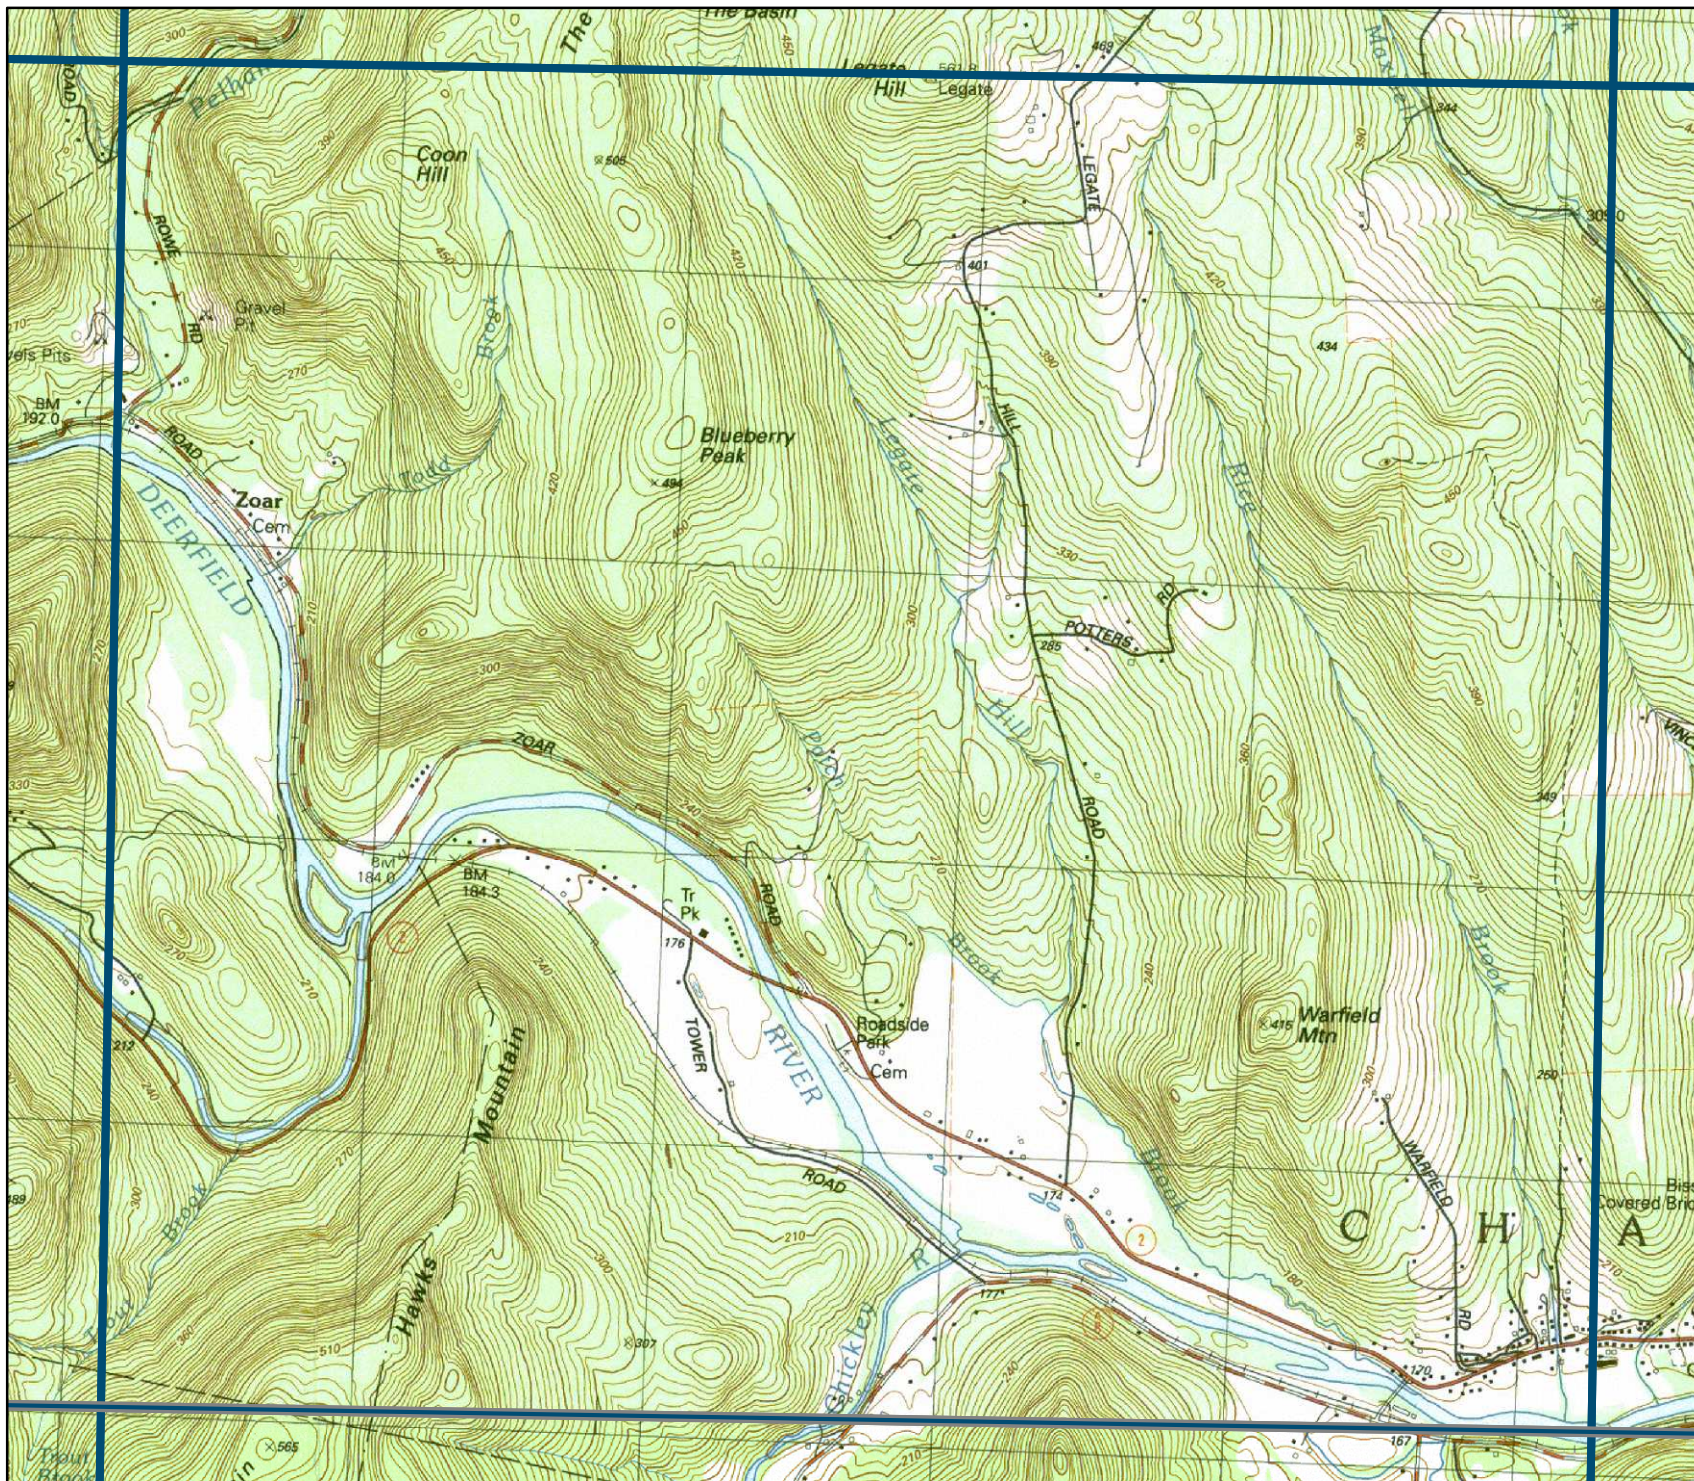

**Massachusetts
Breeding Bird
Atlas II
(2007-2011)**

Block: 0096
Rowe - 06

Map Key

-  Atlas block border
-  Topo border
-  County line

Block locator

Date generated:
Mar 05, 2008