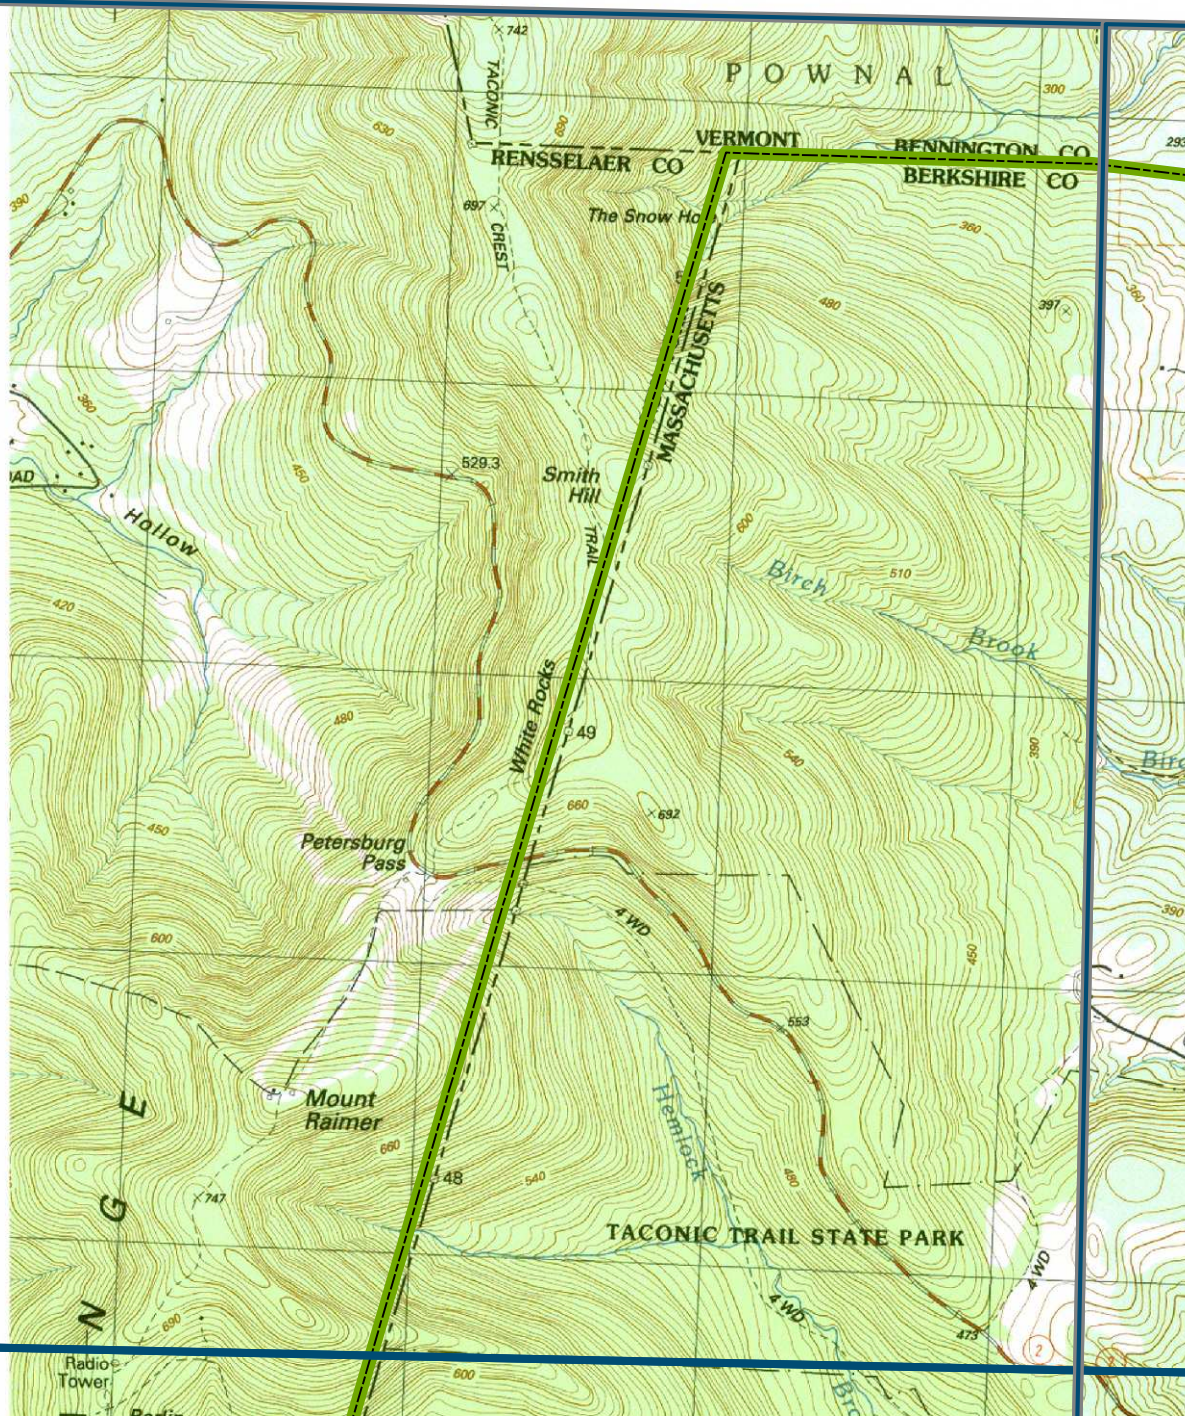

**Massachusetts
Breeding Bird
Atlas II
(2007-2011)**

Block: 0064
Berlin - 04

Map Key

-  Atlas block border
-  Topo border
-  County line

Block locator

Date generated:
Mar 05, 2008