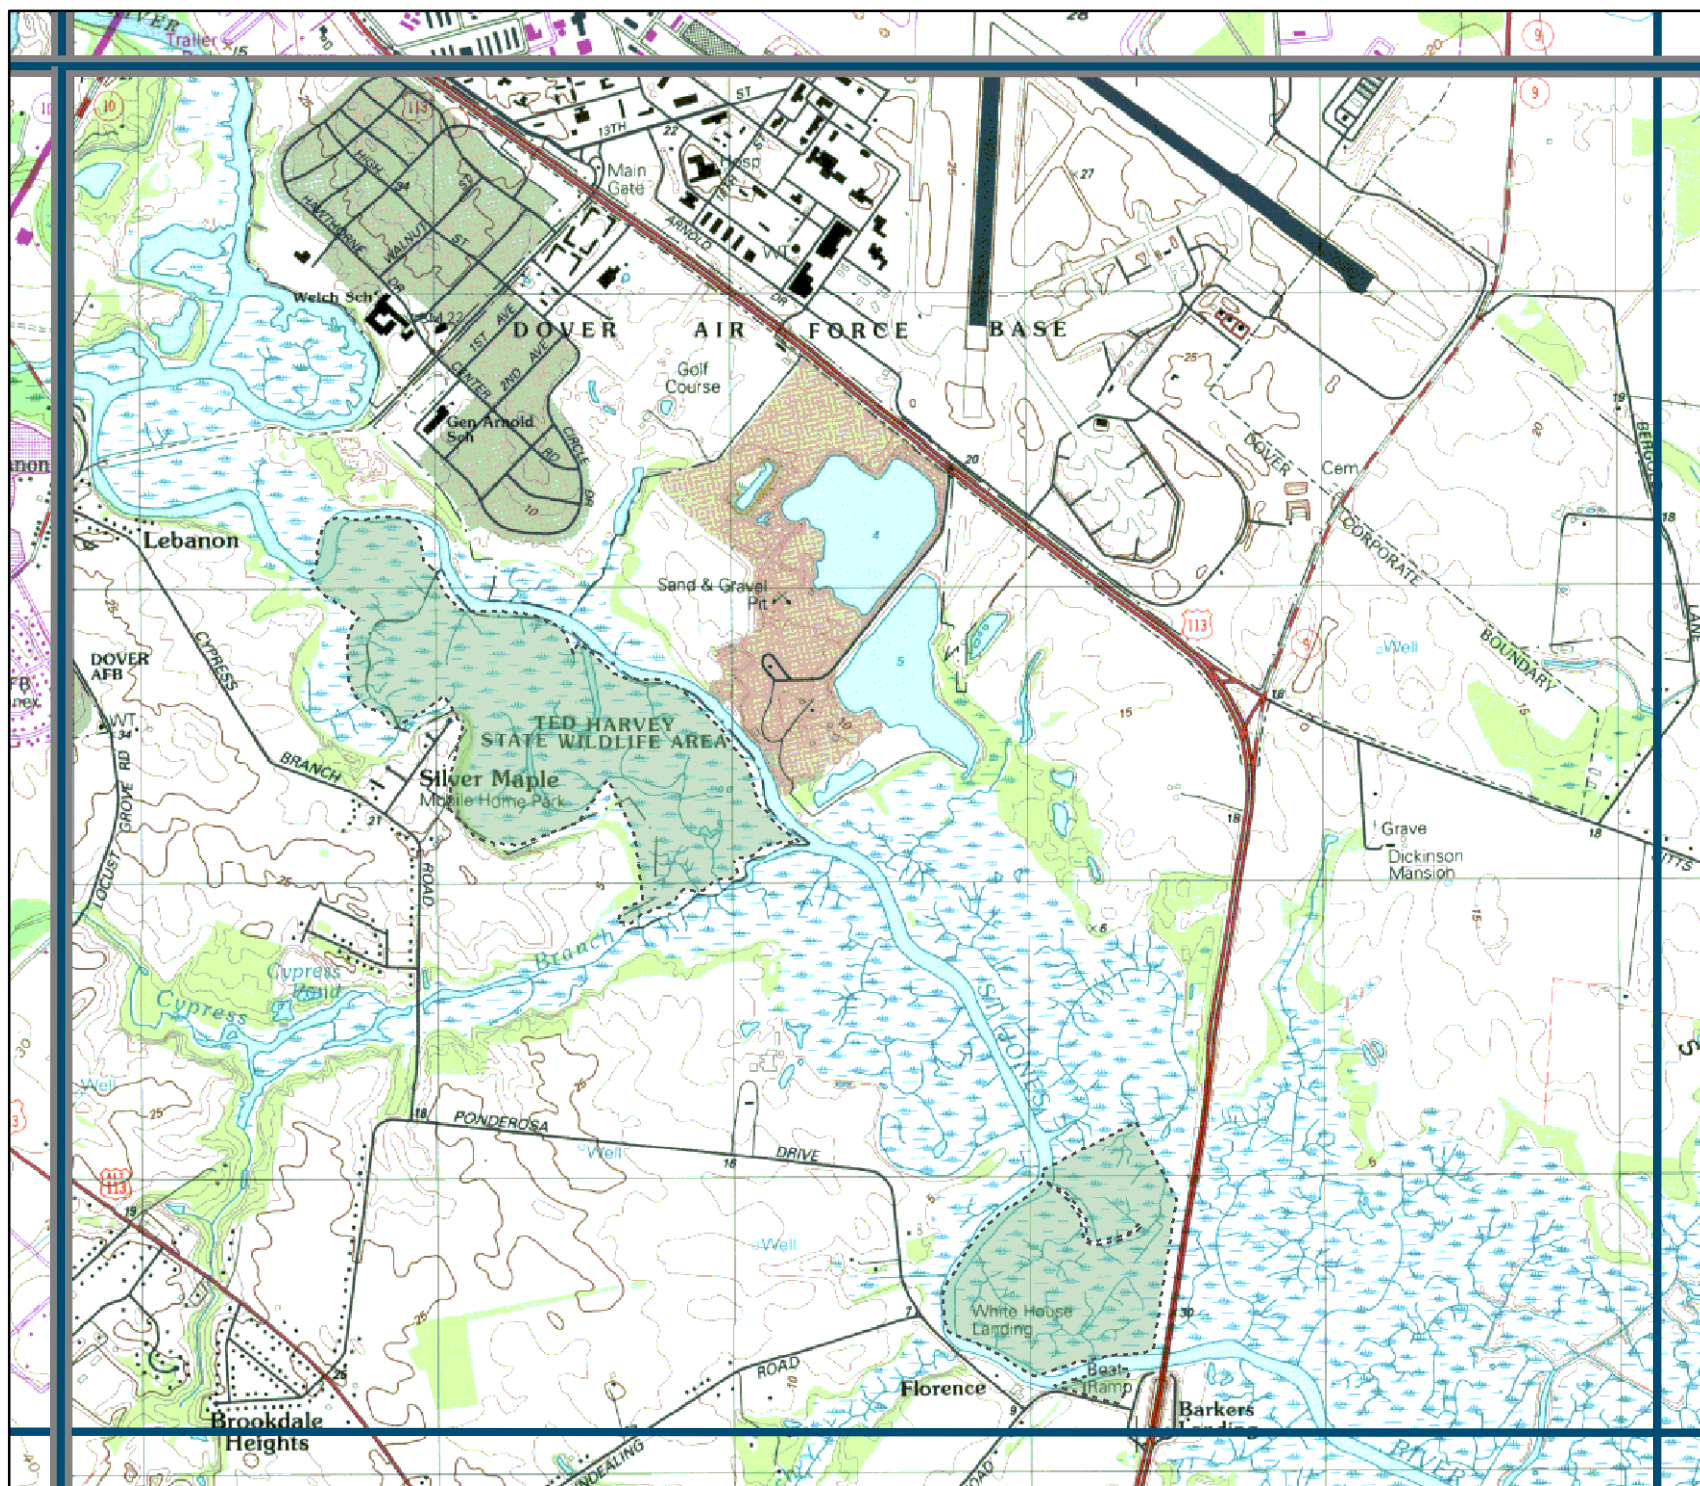

**Delaware Breeding
Bird Atlas, 2008-2012**

Block: 86
Frederica - NW

Map Key

- Atlas block border
- Topo border
- County line
- Special areas

More information: <http://www.fw.delaware.gov/Education/Pages/BreedingBirdAtlas.aspx>
To print another map: <http://www.pwrc.usgs.gov/bba>

Date generated:
Feb 25, 2008