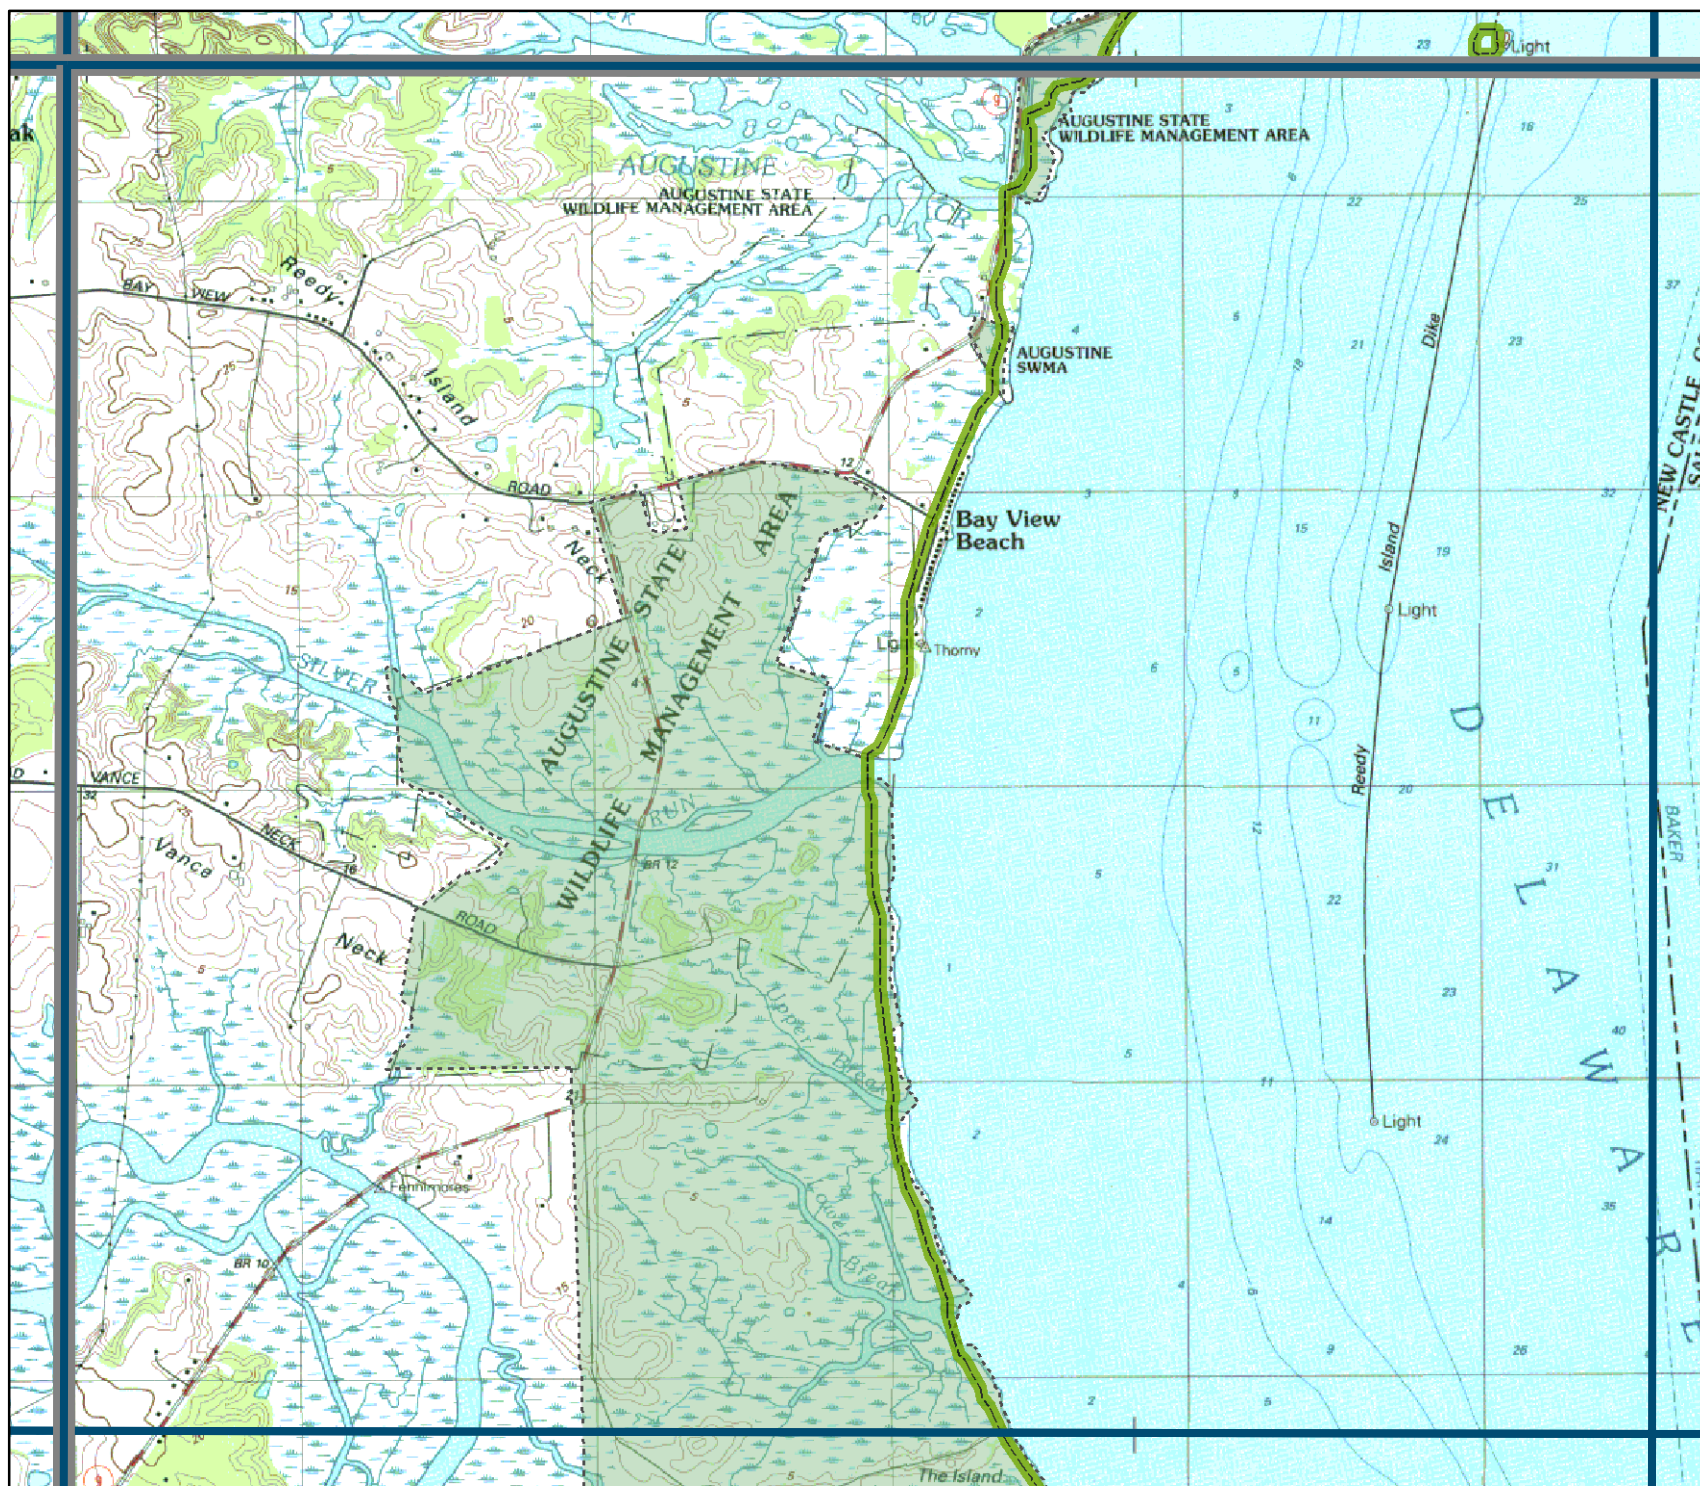

Delaware Breeding Bird Atlas, 2008-2012

Block: 39
Taylors Bridge - NW

Map Key

- Atlas block border
- Topo border
- County line
- Special areas

More information: <http://www.fw.delaware.gov/Education/Pages/BreedingBirdAtlas.aspx>
To print another map: <http://www.pwrc.usgs.gov/bba>

Date generated:
Feb 25, 2008