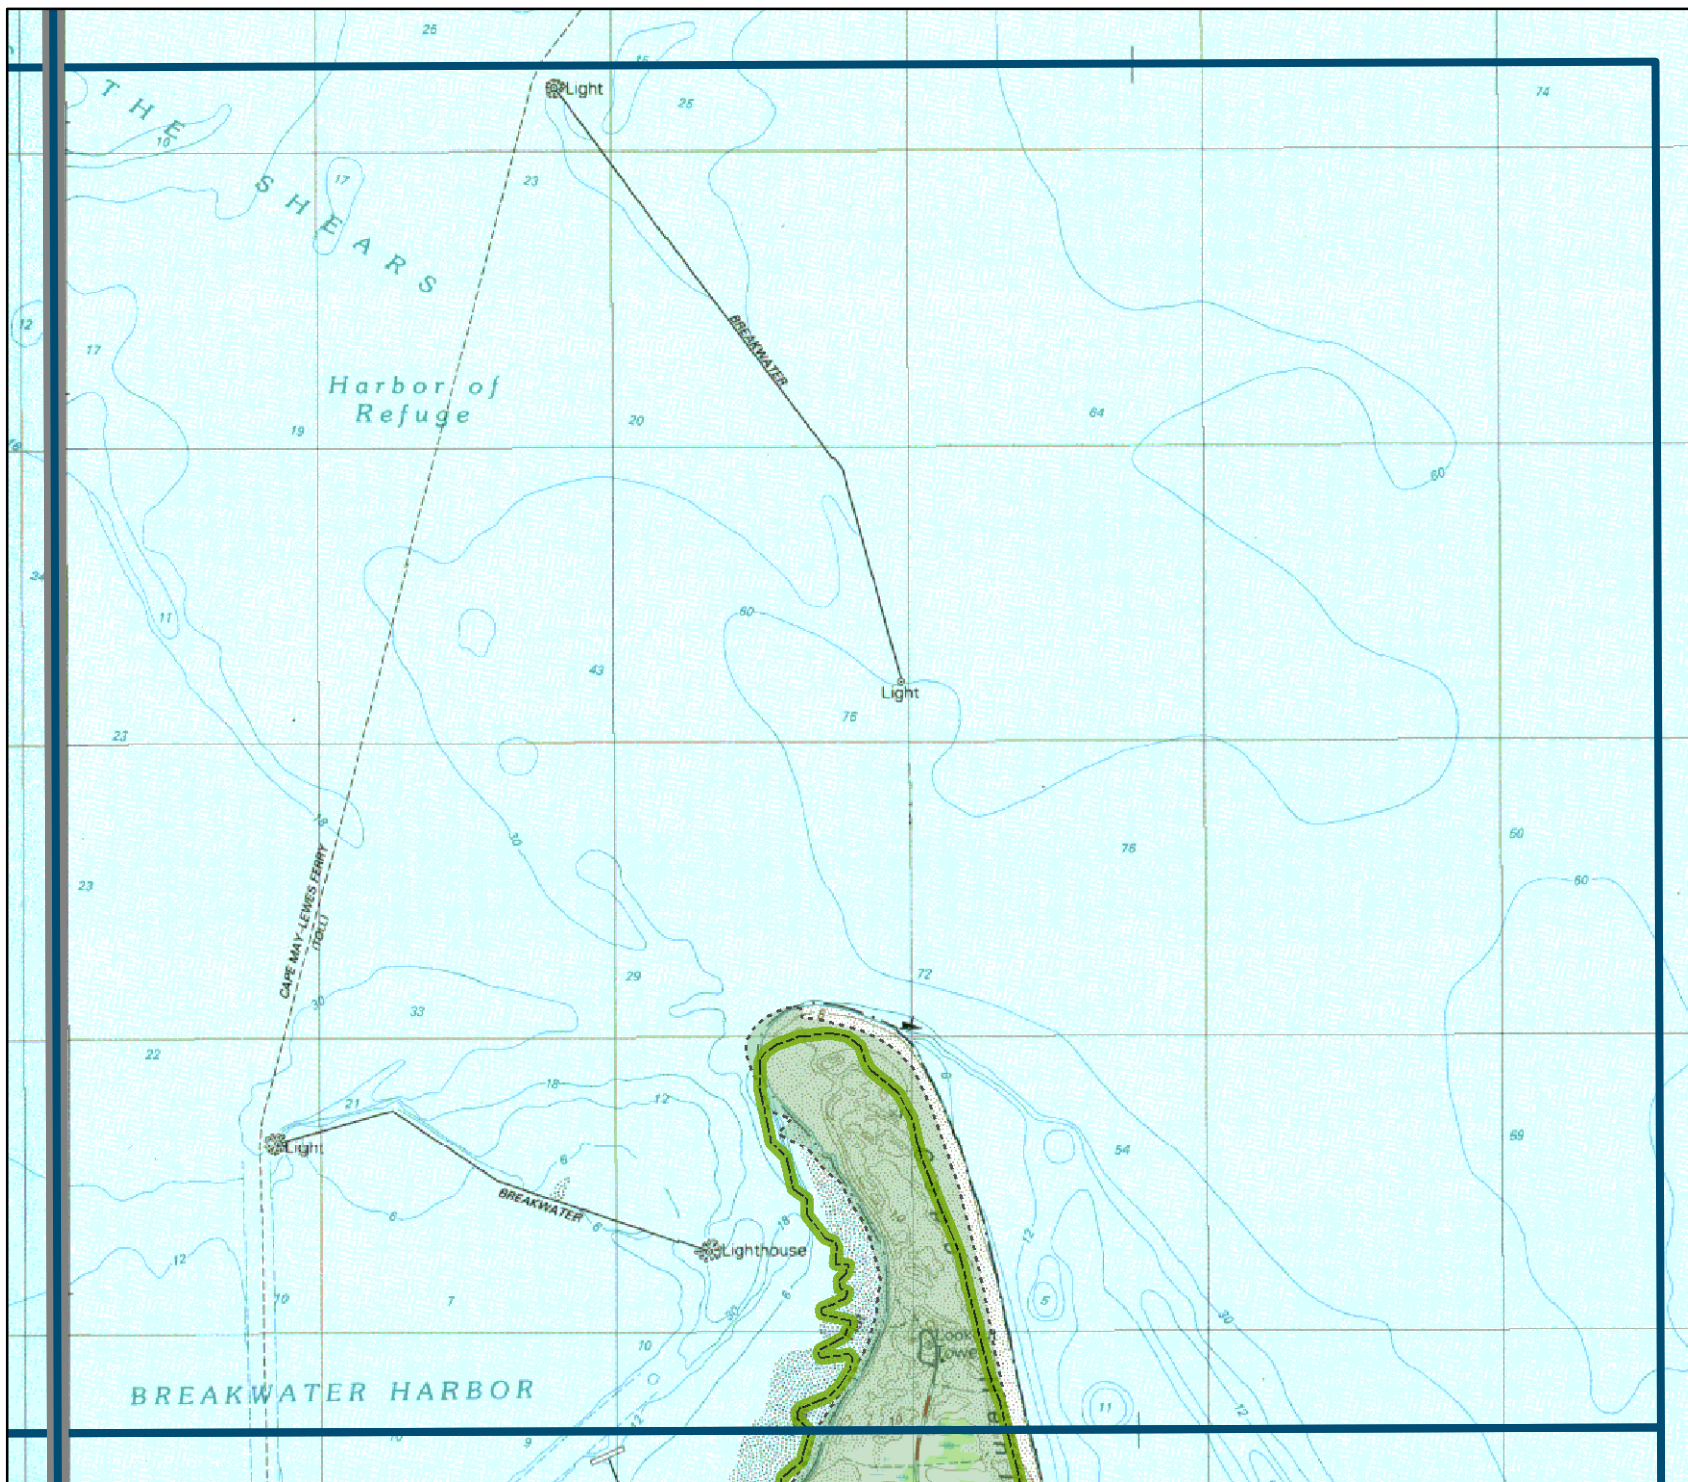

**Delaware Breeding  
Bird Atlas, 2008-2012**

**Block:** 266  
Cape Henlopen - CW

**Map Key**

-  Atlas block border
-  Topo border
-  County line
-  Special areas

More information: <http://www.fw.delaware.gov/Education/Pages/BreedingBirdAtlas.aspx>  
To print another map: <http://www.pwrc.usgs.gov/bba>

Date generated:  
Feb 25, 2008