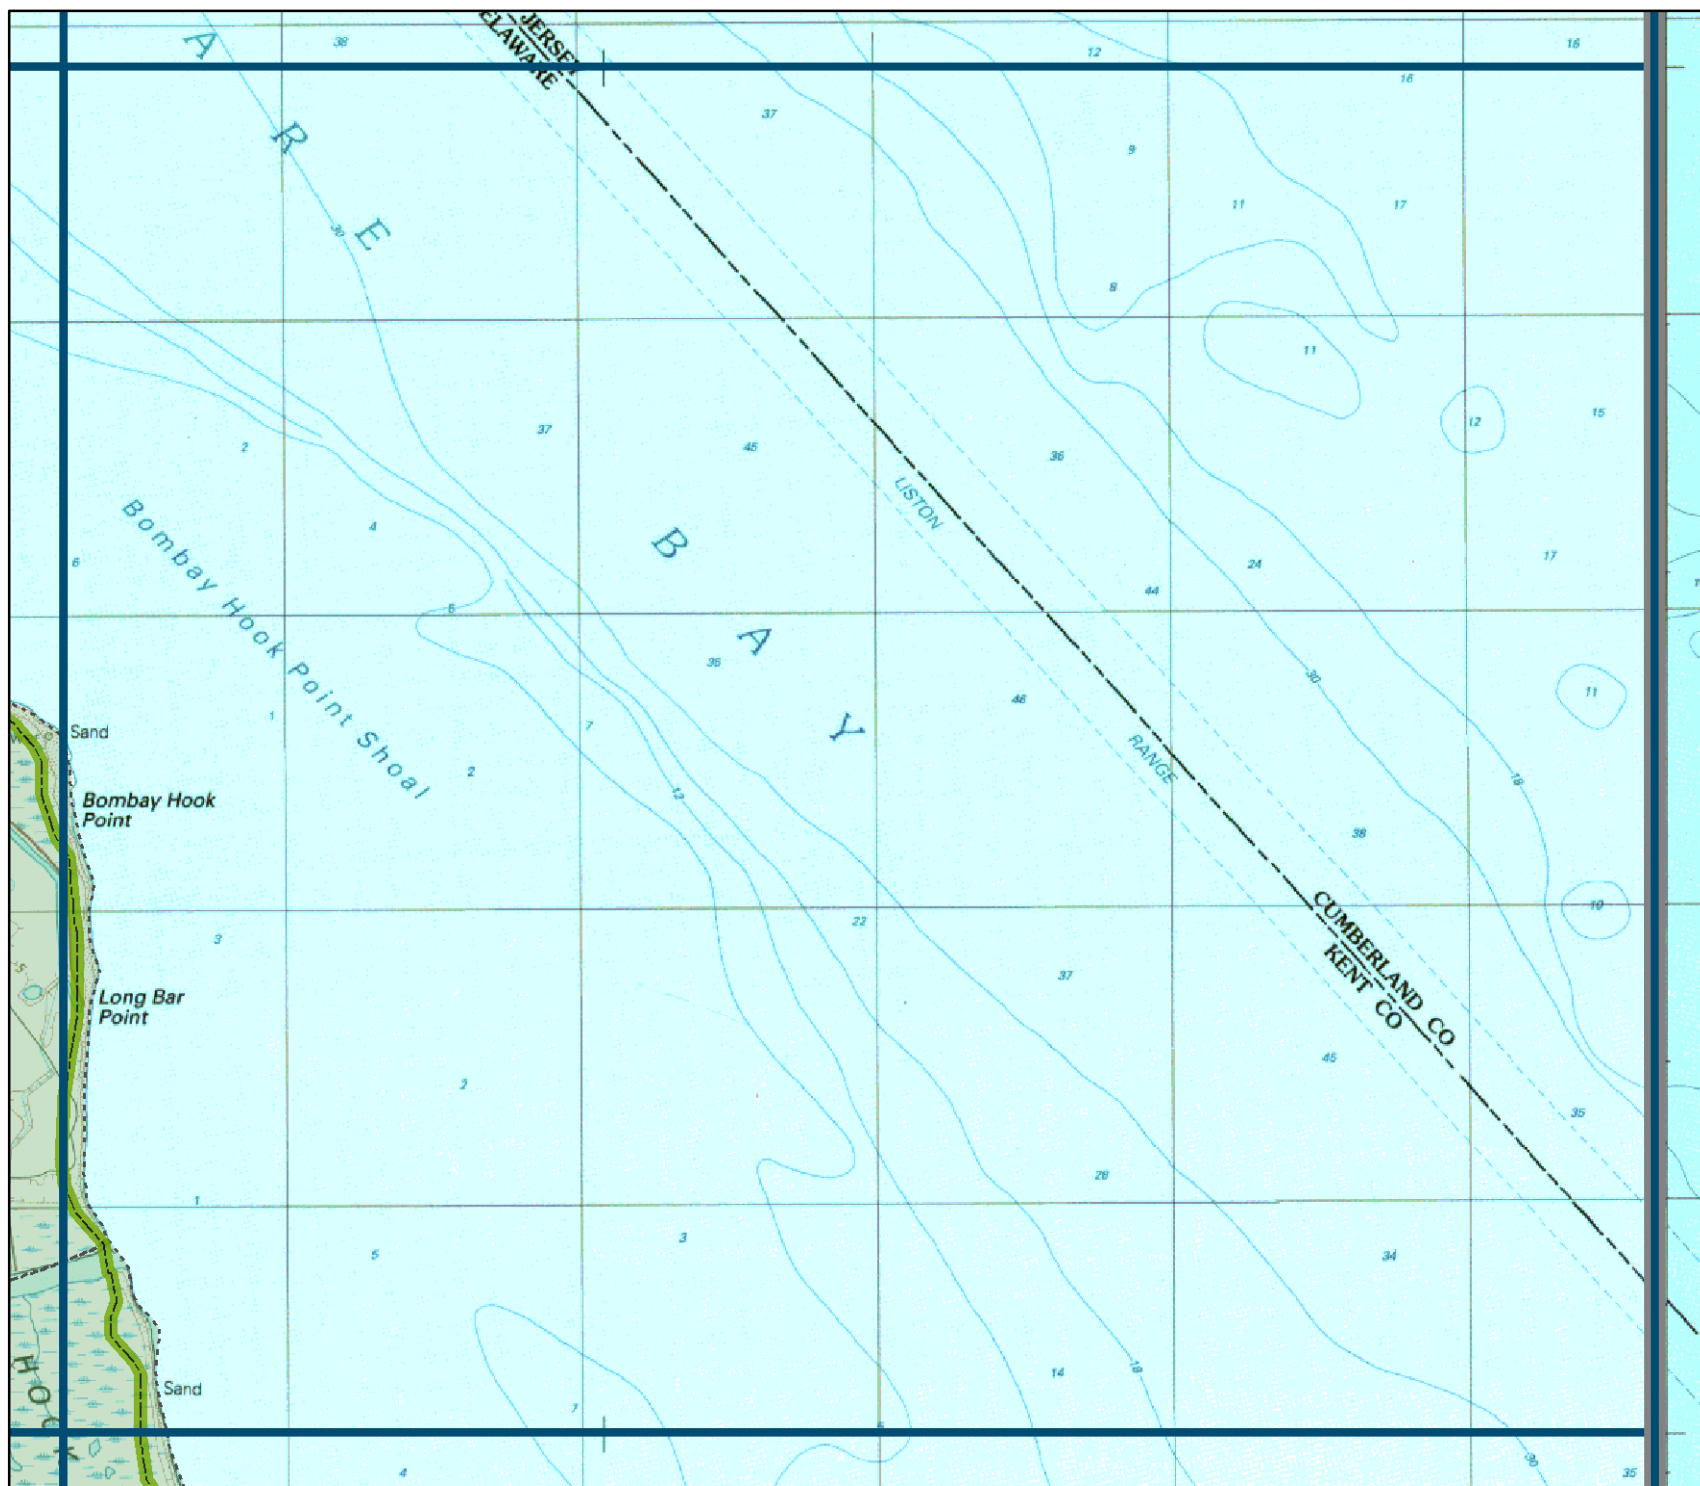

**Delaware Breeding
Bird Atlas, 2008-2012**

Block: 244
Woodland Beach - CE

Map Key

-  Atlas block border
-  Topo border
-  County line
-  Special areas

More information: <http://www.fw.delaware.gov/Education/Pages/BreedingBirdAtlas.aspx>
To print another map: <http://www.pwrc.usgs.gov/bba>