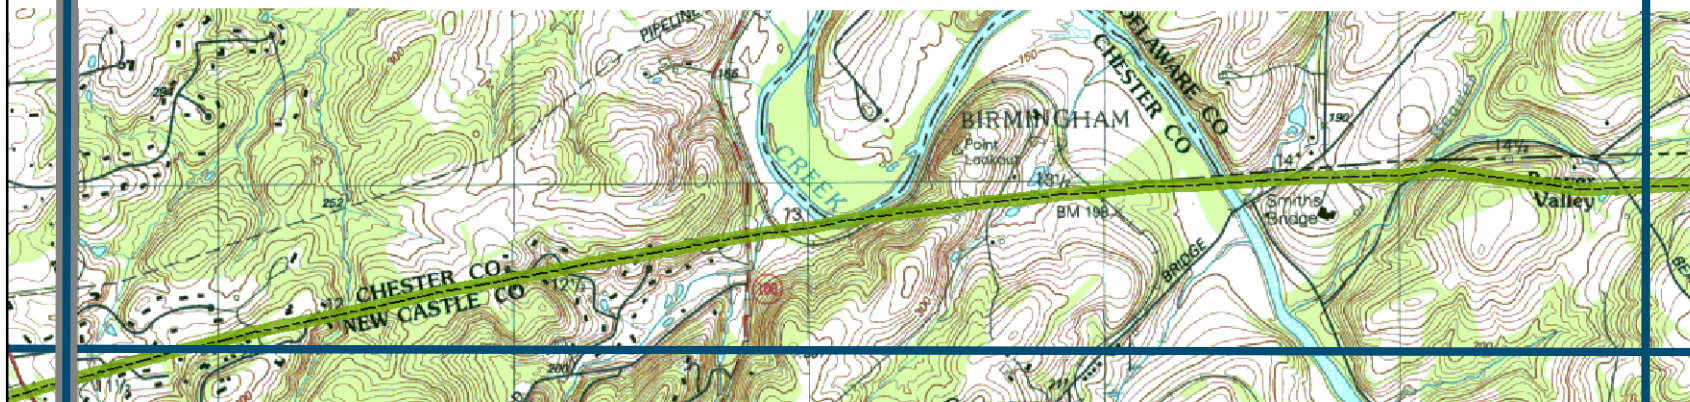

**Delaware Breeding
Bird Atlas, 2008-2012**

Block: 224
Wilmington North - NW

Map Key

-  Atlas block border
-  Topo border
-  County line
-  Special areas

More information: <http://www.fw.delaware.gov/Education/Pages/BreedingBirdAtlas.aspx>
To print another map: <http://www.pwrc.usgs.gov/bba>