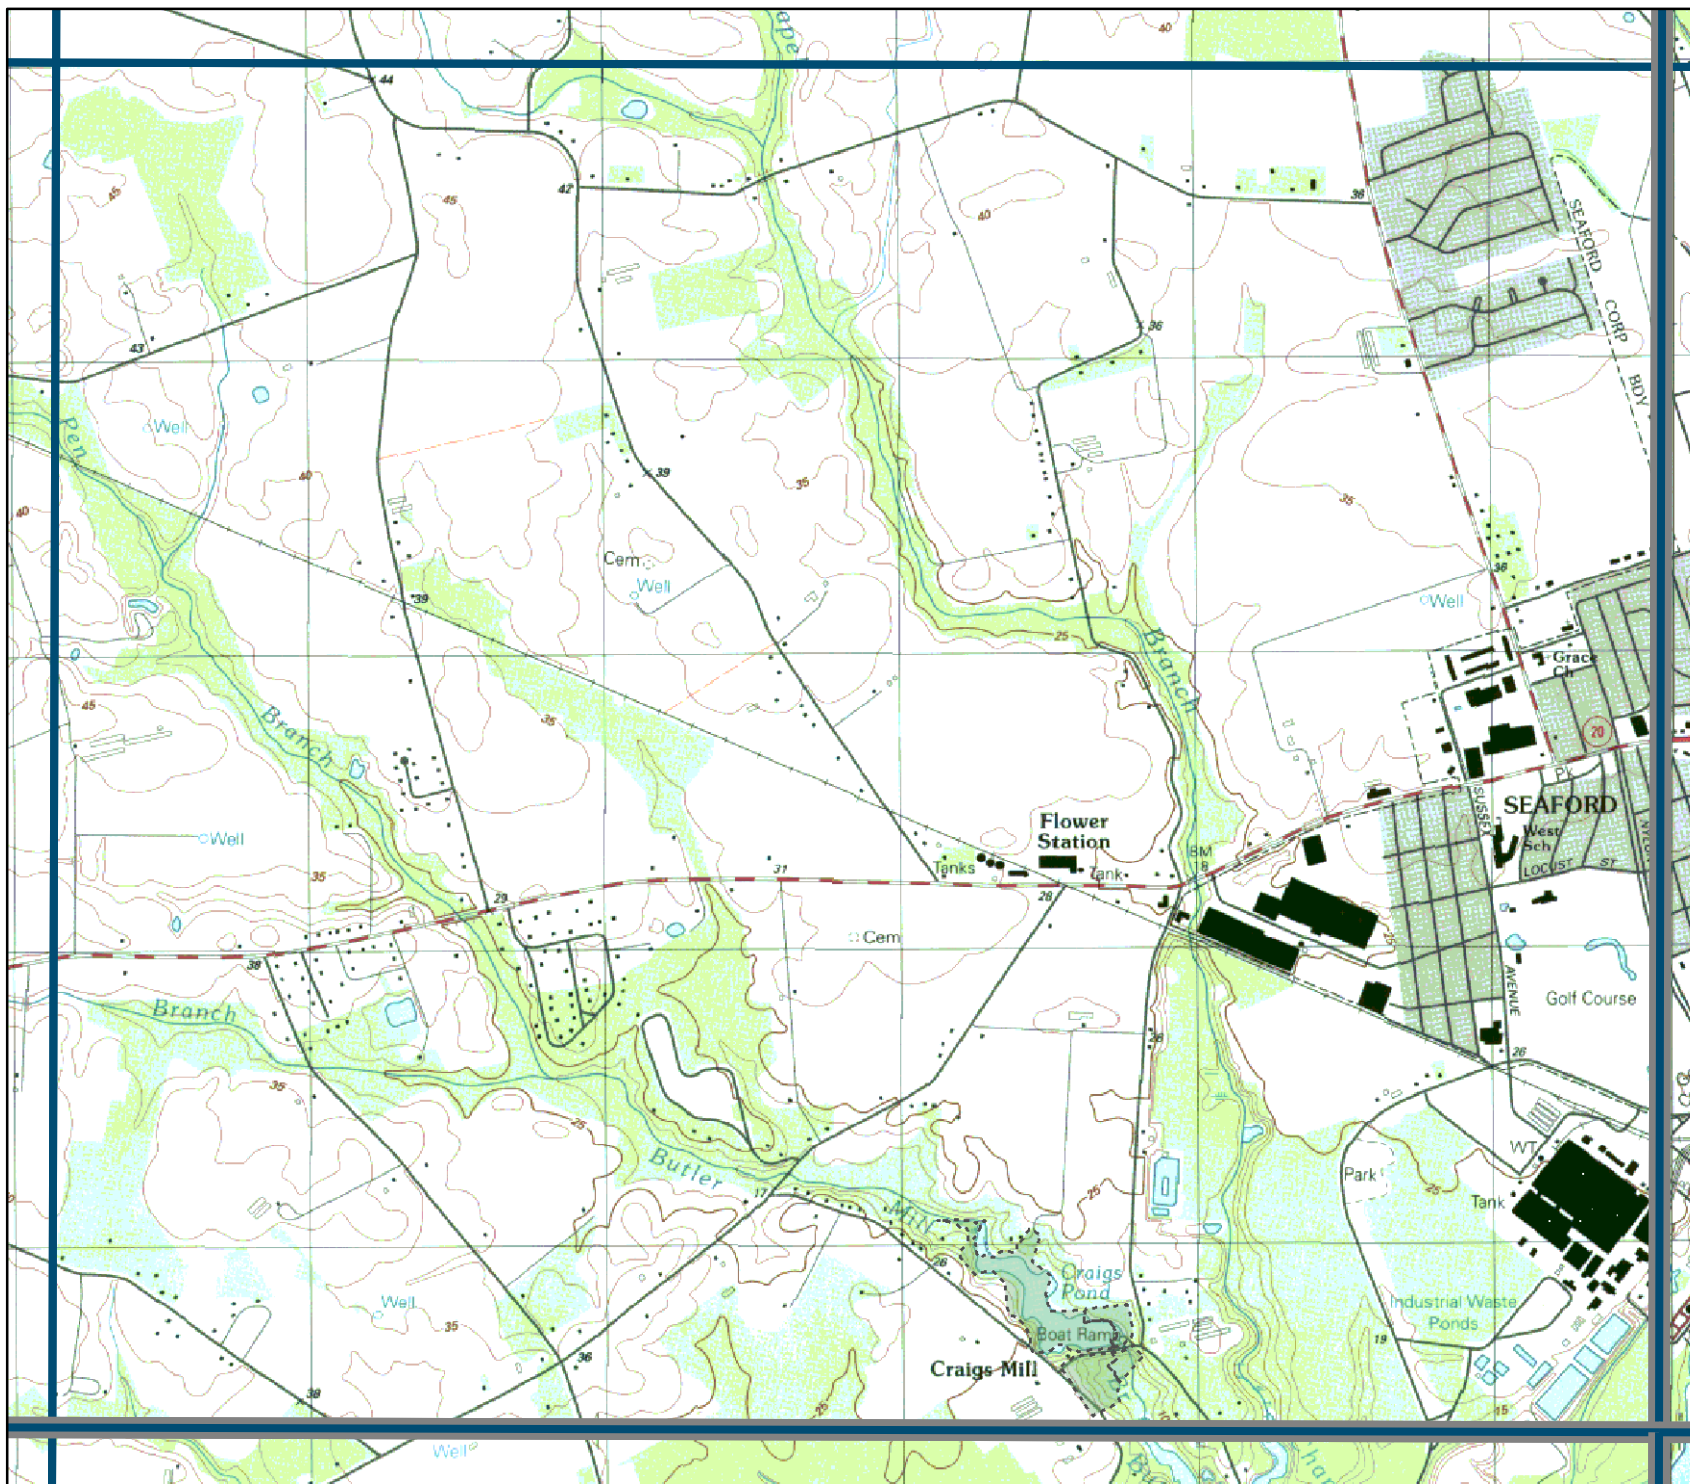

**Delaware Breeding
Bird Atlas, 2008-2012**

Block: 170
Seaford West - SE

Map Key

-  Atlas block border
-  Topo border
-  County line
-  Special areas

More information: <http://www.fw.delaware.gov/Education/Pages/BreedingBirdAtlas.aspx>
 To print another map: <http://www.pwrc.usgs.gov/bba>

Date generated:
Feb 25, 2008