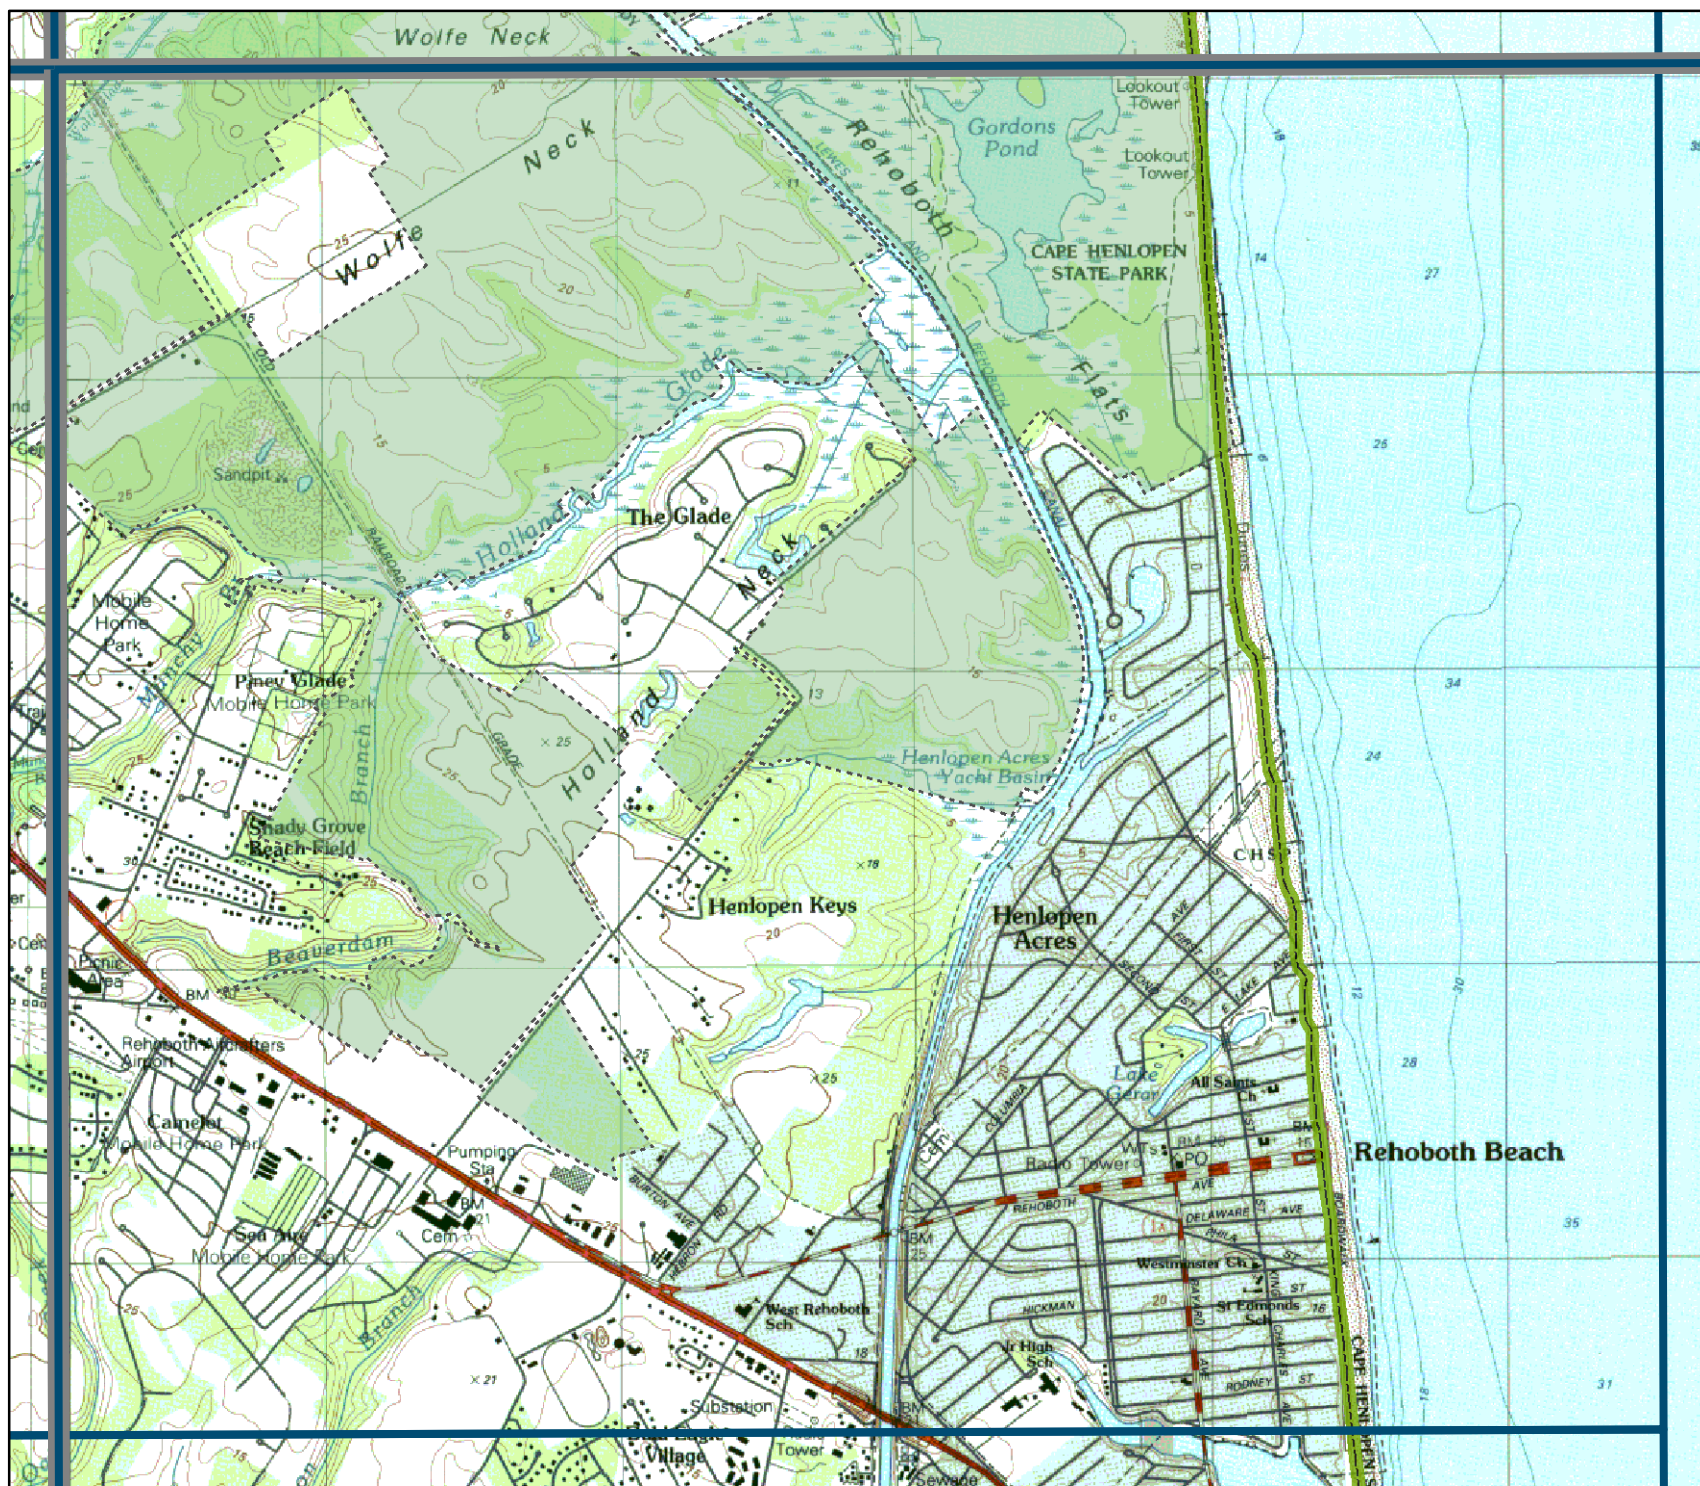

**Delaware Breeding
Bird Atlas, 2008-2012**

Block: 159
Rehoboth Beach - NW

Map Key

-  Atlas block border
-  Topo border
-  County line
-  Special areas

More information: <http://www.fw.delaware.gov/Education/Pages/BreedingBirdAtlas.aspx>
 To print another map: <http://www.pwrc.usgs.gov/bba>

Date generated:
Feb 25, 2008