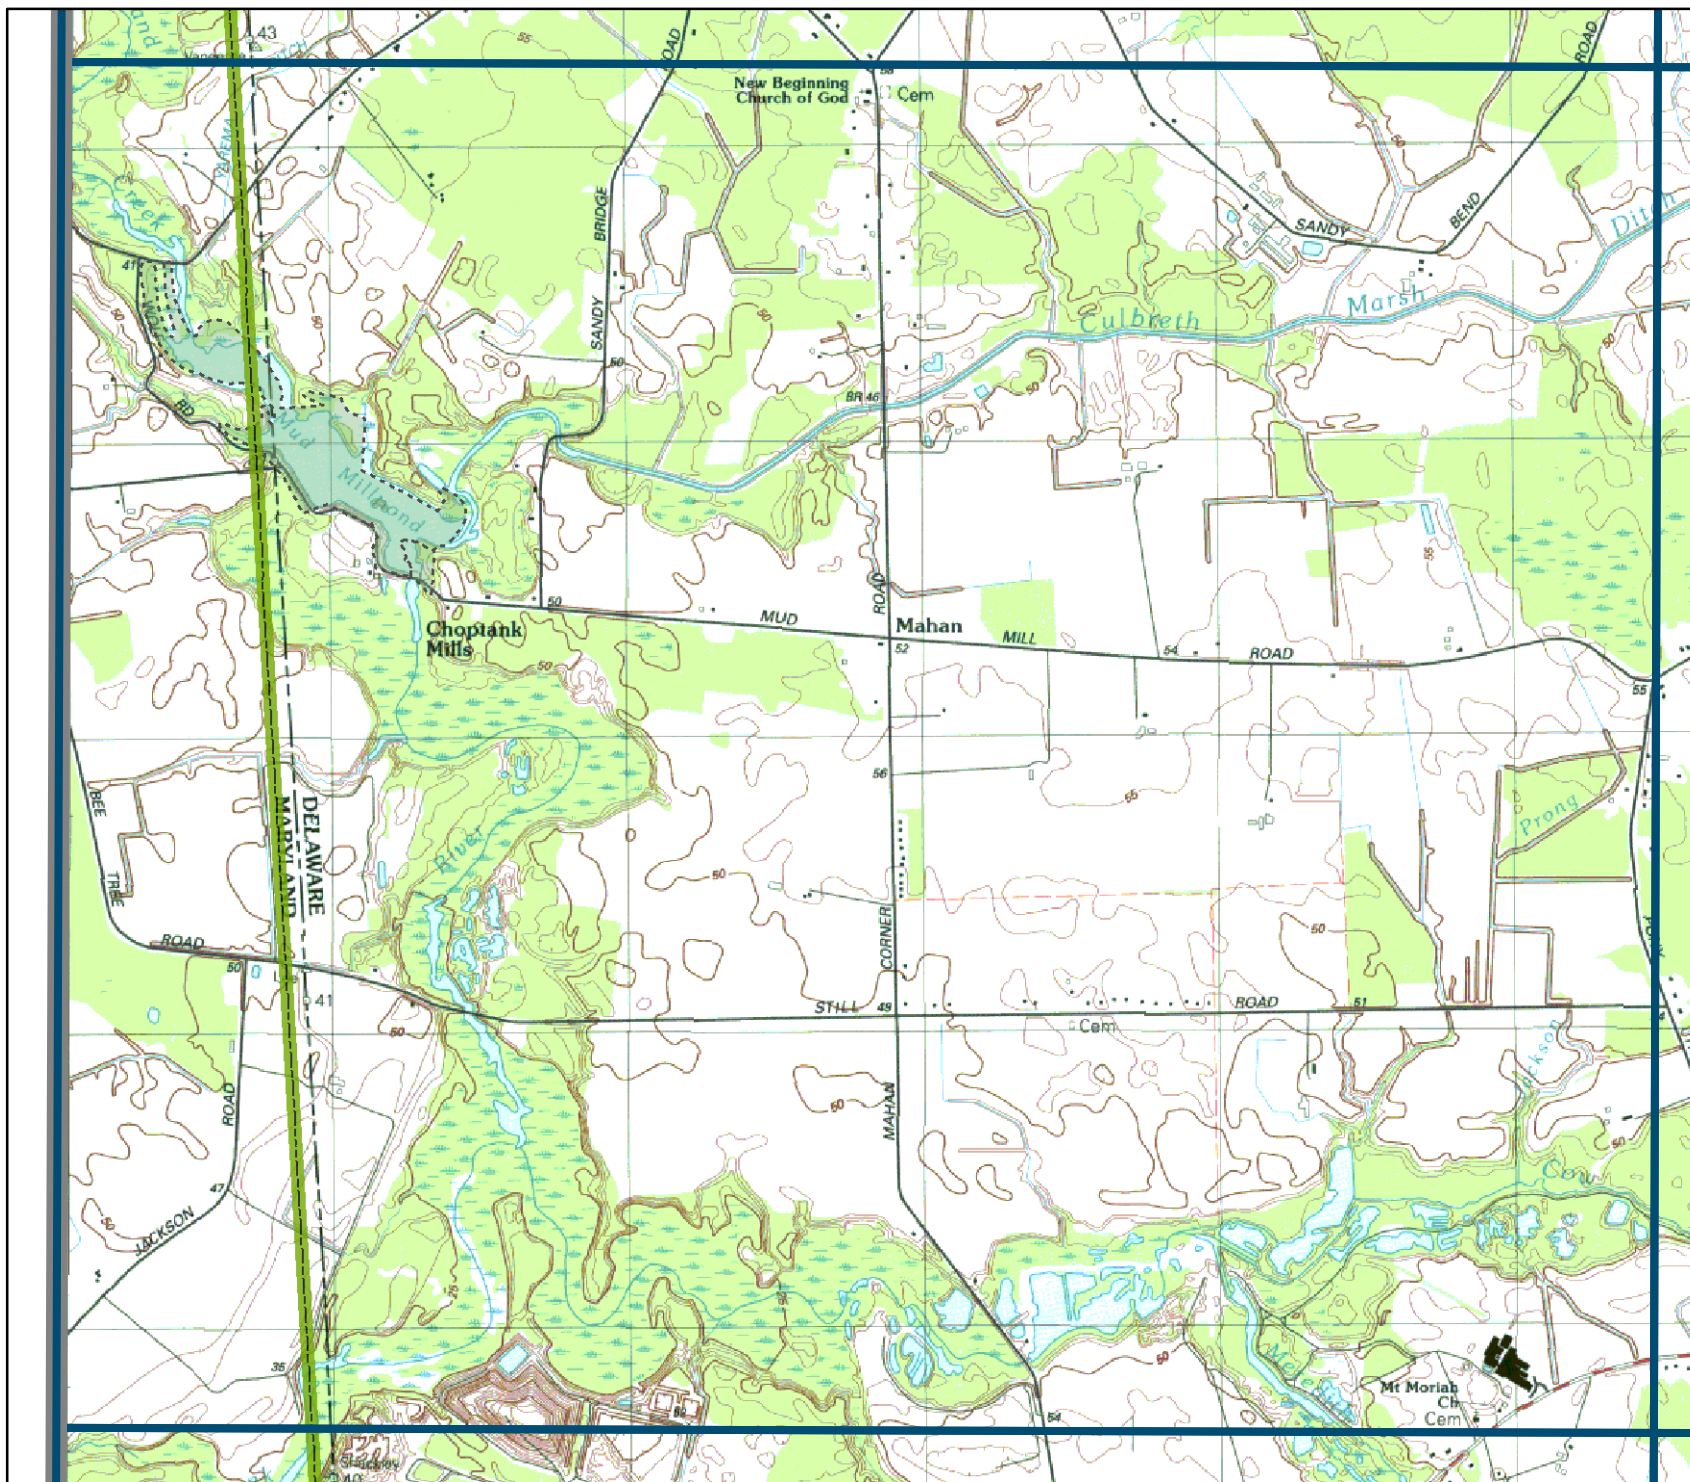

**Delaware Breeding
Bird Atlas, 2008-2012**

Block: 88
Marydel - CW

Map Key

-  Atlas block border
-  Topo border
-  County line
-  Special areas

More information: <http://www.fw.delaware.gov/Education/Pages/BreedingBirdAtlas.aspx>
To print another map: <http://www.pwrc.usgs.gov/bba>

Date generated:
Feb 25, 2008