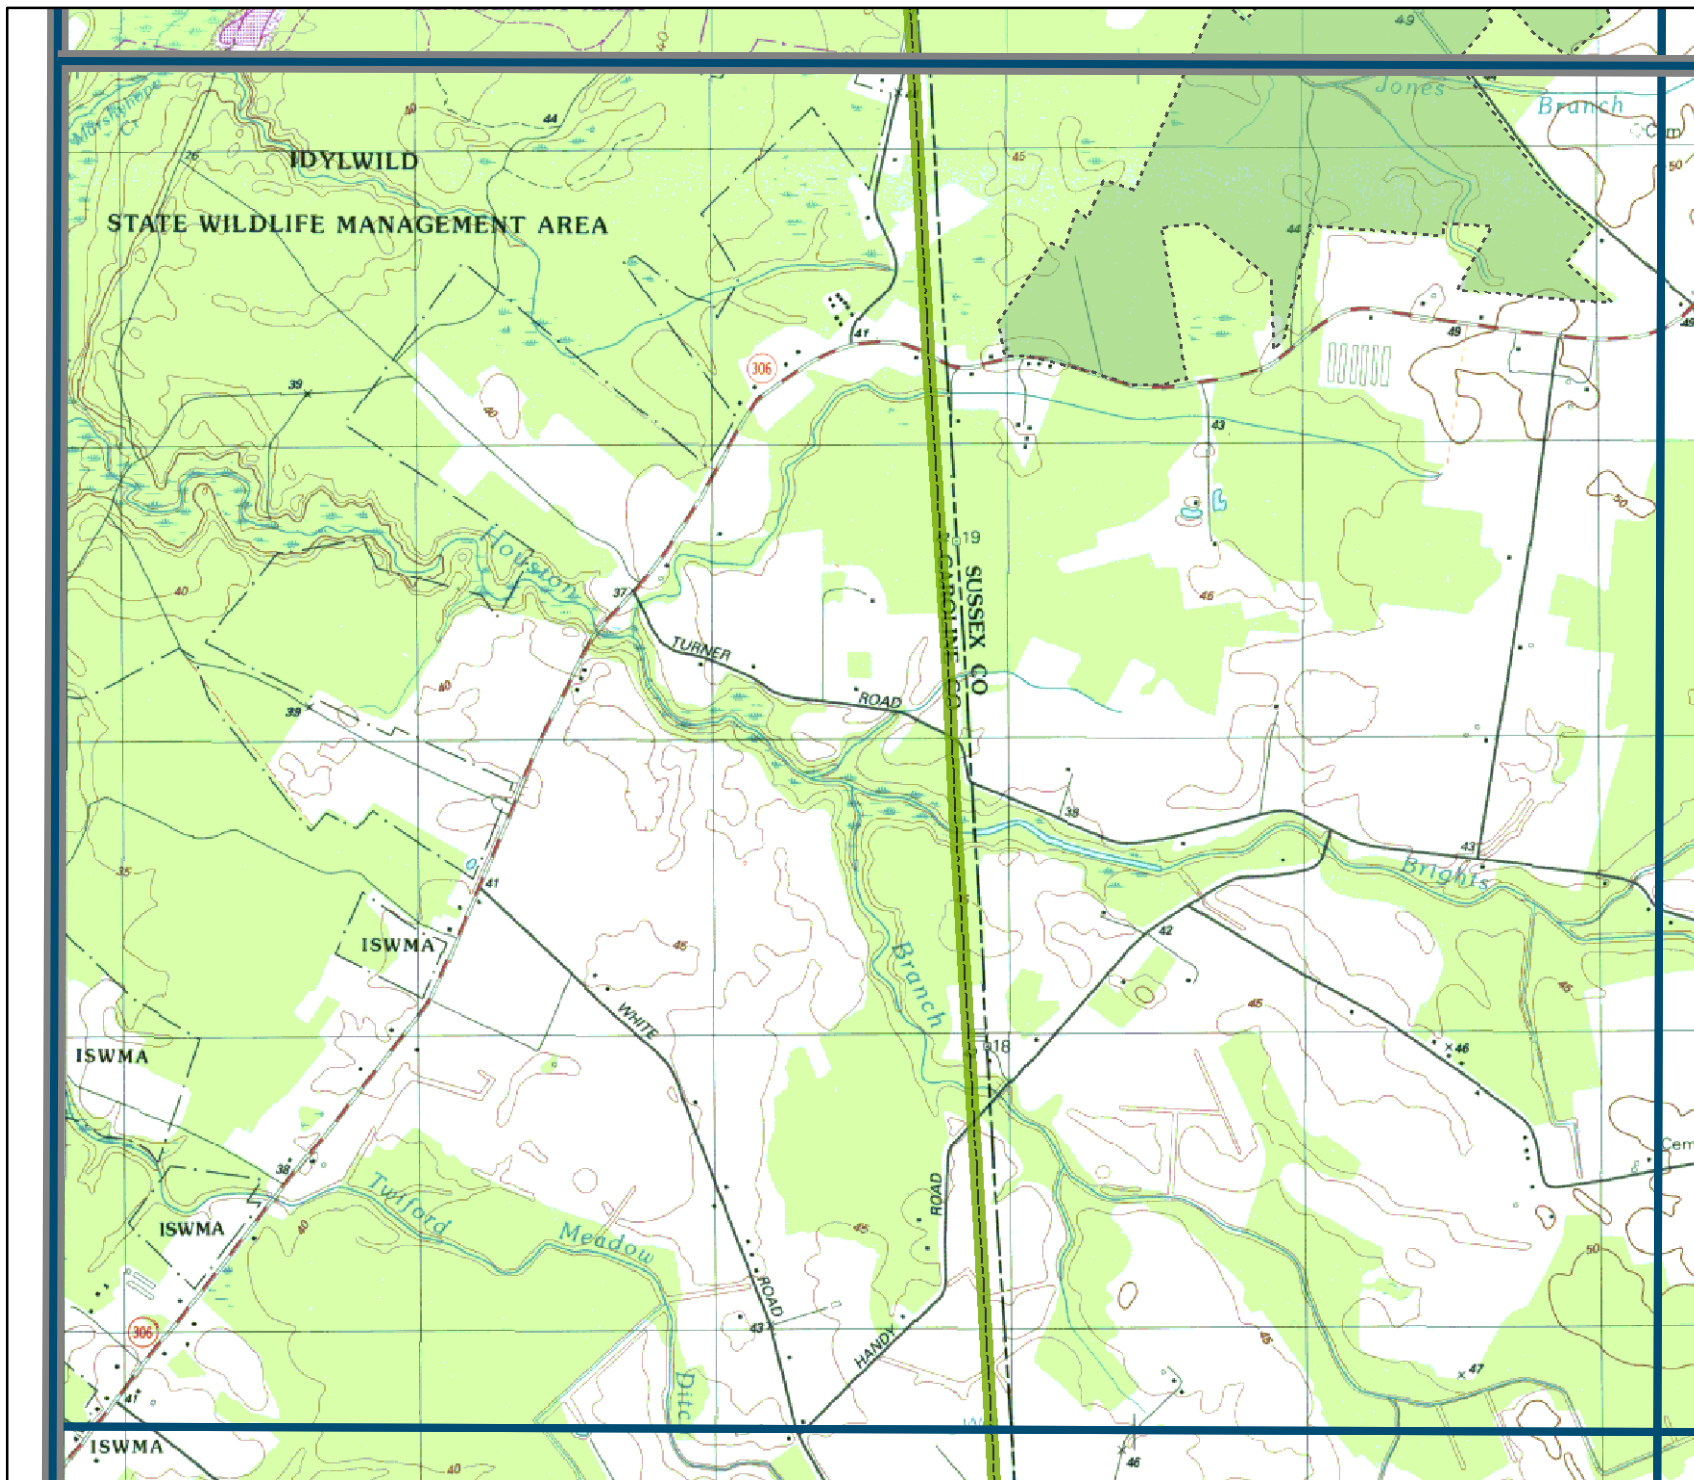

**Delaware Breeding
Bird Atlas, 2008-2012**

Block: 270
Seaford West - NW

Map Key

-  Atlas block border
-  Topo border
-  County line
-  Special areas

More information: <http://www.fw.delaware.gov/Education/Pages/BreedingBirdAtlas.aspx>
 To print another map: <http://www.pwrc.usgs.gov/bba>

Date generated:
Feb 25, 2008